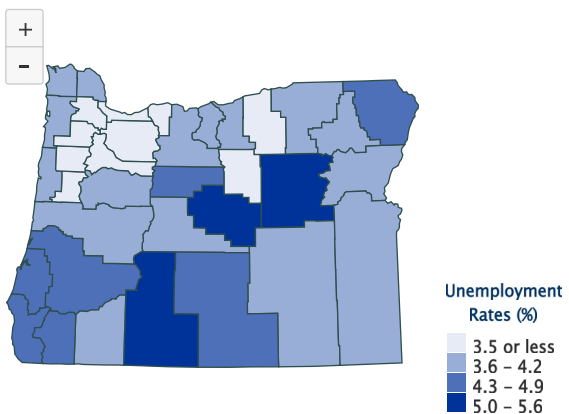

Oregon Employment Change Since Peak

(February 2020 to September 2023)

Oregon Employment Percent Change Since Peak

(February 2020 to September 2023)

Seasonally Adjusted Unemployment Rate

September 2023

Unemployed Persons, Oregon Statewide

September 2013 to September 2023, Not Seasonally Adjusted

Employment Change in Oregon's Metro Areas

September 2022 to September 2023, Seasonally Adjusted

Over-the-Year Employment Change by Region

September 2022 to September 2023, Seasonally Adjusted Nonfarm Employment