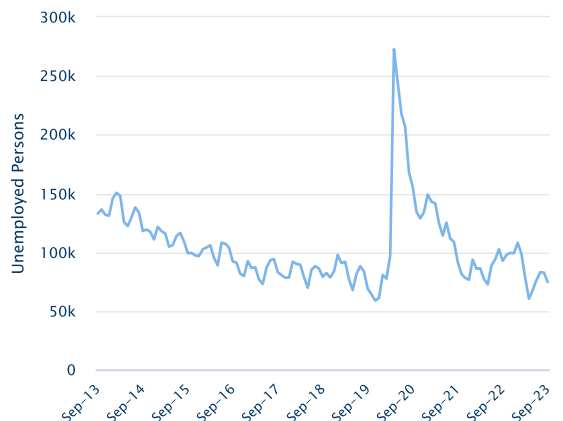

Oregon Employment Change Since Peak

(February 2020 to September 2023)

Oregon Employment Percent Change Since Peak

(February 2020 to September 2023)

Seasonally Adjusted Unemployment Rate

September 2023

Unemployed Persons, Oregon Statewide

September 2013 to September 2023, Not Seasonally Adjusted

Employment Change in Oregon's Metro Areas

September 2022 to September 2023, Seasonally Adjusted

Over-the-Year Employment Change by Region

September 2022 to September 2023, Seasonally Adjusted Nonfarm Employment