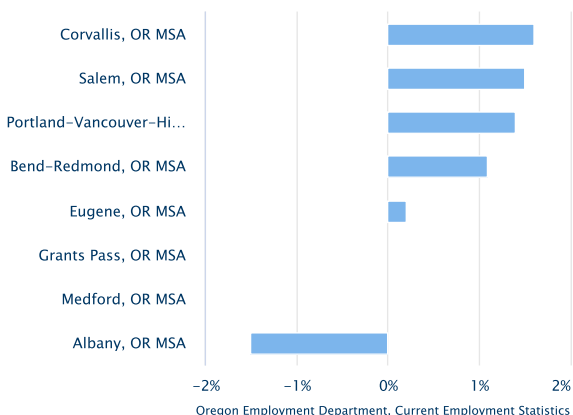

Oregon Employment Change Since Peak

(February 2020 to September 2023)

Oregon Employment Percent Change Since Peak

(February 2020 to September 2023)

Seasonally Adjusted Unemployment Rate

September 2023

Unemployed Persons, Oregon Statewide

September 2013 to September 2023, Not Seasonally Adjusted

Employment Change in Oregon's Metro Areas

September 2022 to September 2023, Seasonally Adjusted

Over-the-Year Employment Change by Region

September 2022 to September 2023, Seasonally Adjusted Nonfarm Employment