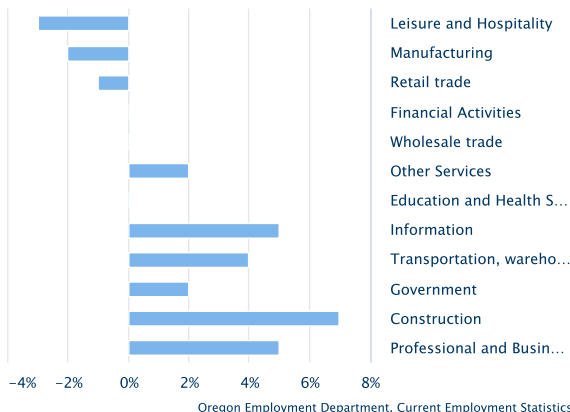

Oregon Employment Change Since Peak

(February 2020 to September 2023)

Oregon Employment Percent Change Since Peak

(February 2020 to September 2023)

Seasonally Adjusted Unemployment Rate

September 2023

Unemployed Persons, Oregon Statewide

September 2013 to September 2023, Not Seasonally Adjusted

Employment Change in Oregon's Metro Areas

September 2022 to September 2023, Seasonally Adjusted

Over-the-Year Employment Change by Region

September 2022 to September 2023, Seasonally Adjusted Nonfarm Employment