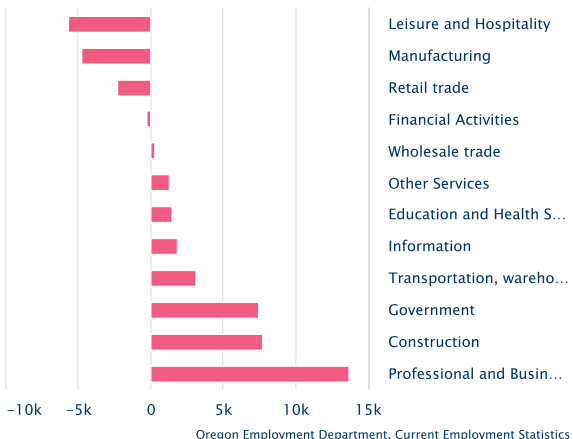

Oregon Employment Change Since Peak

(February 2020 to September 2023)

Oregon Employment Percent Change Since Peak

(February 2020 to September 2023)

Seasonally Adjusted Unemployment Rate

September 2023

Unemployed Persons, Oregon Statewide

September 2013 to September 2023, Not Seasonally Adjusted

Employment Change in Oregon's Metro Areas

September 2022 to September 2023, Seasonally Adjusted

Over-the-Year Employment Change by Region

September 2022 to September 2023, Seasonally Adjusted Nonfarm Employment