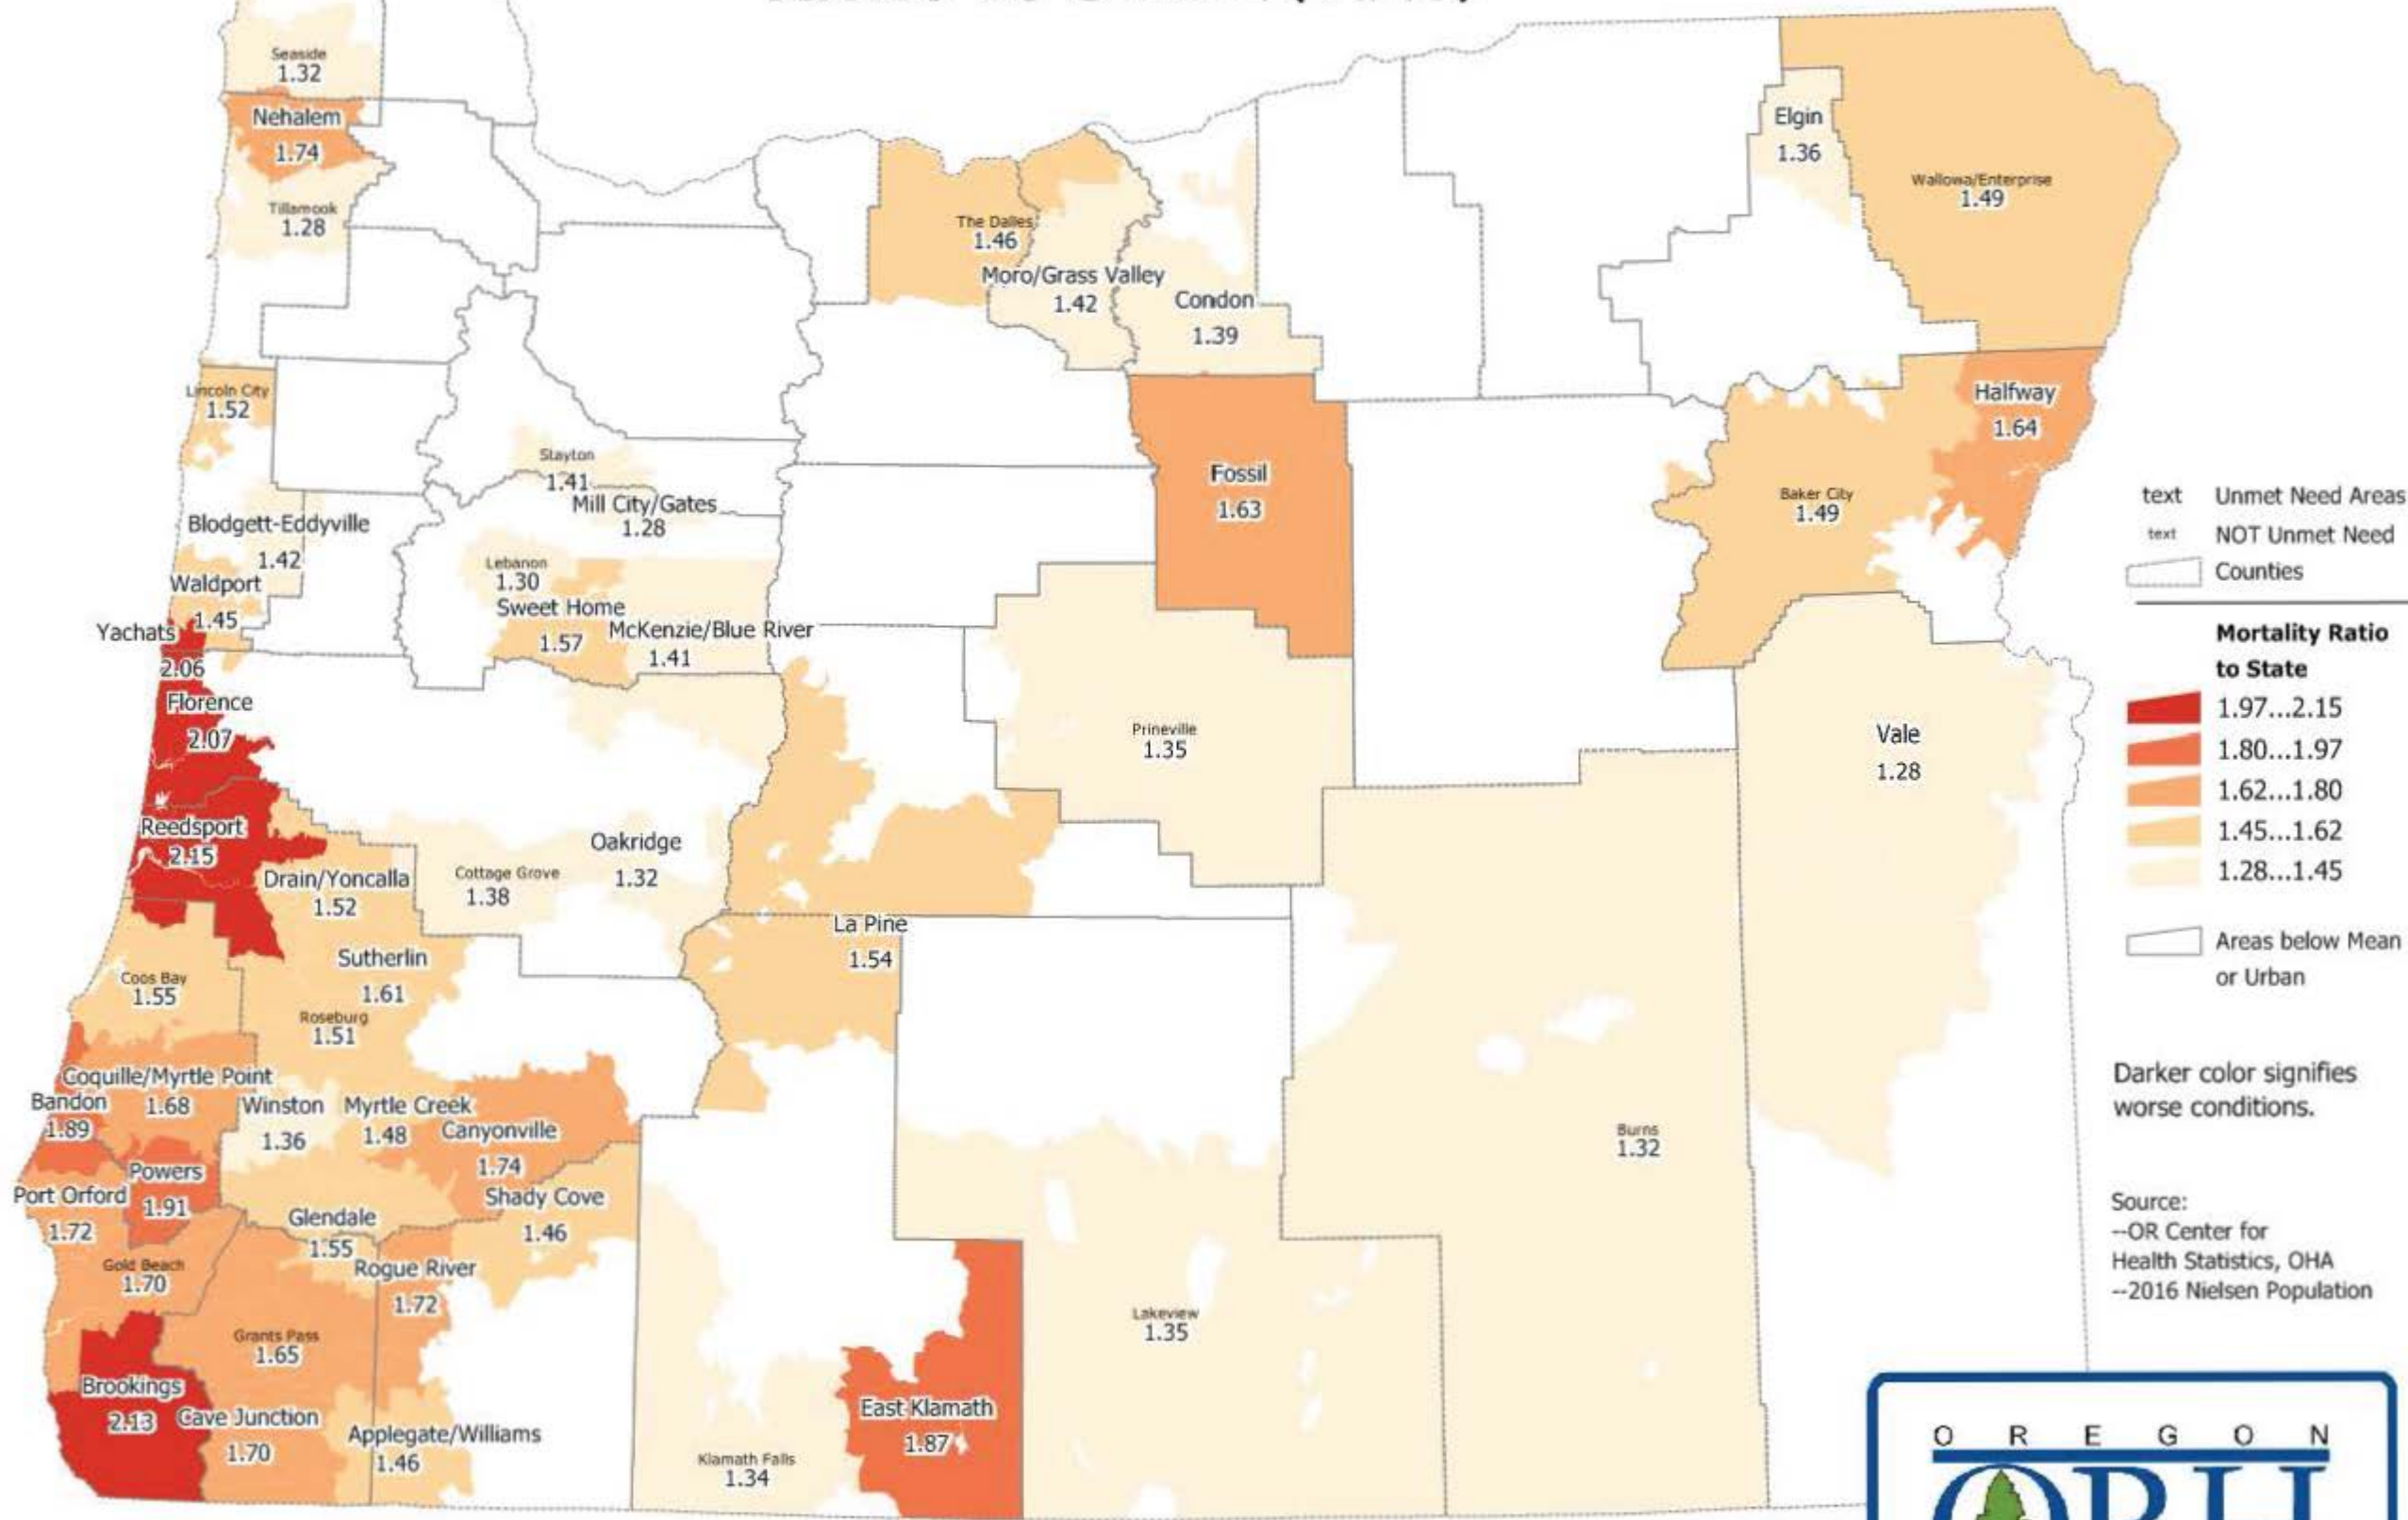

2012 - 2014 OREGON RURAL AREAS ABOVE RURAL MEAN COMPARATIVE MORTALITY RATIO TO STATE (1.28)

6/30/2016