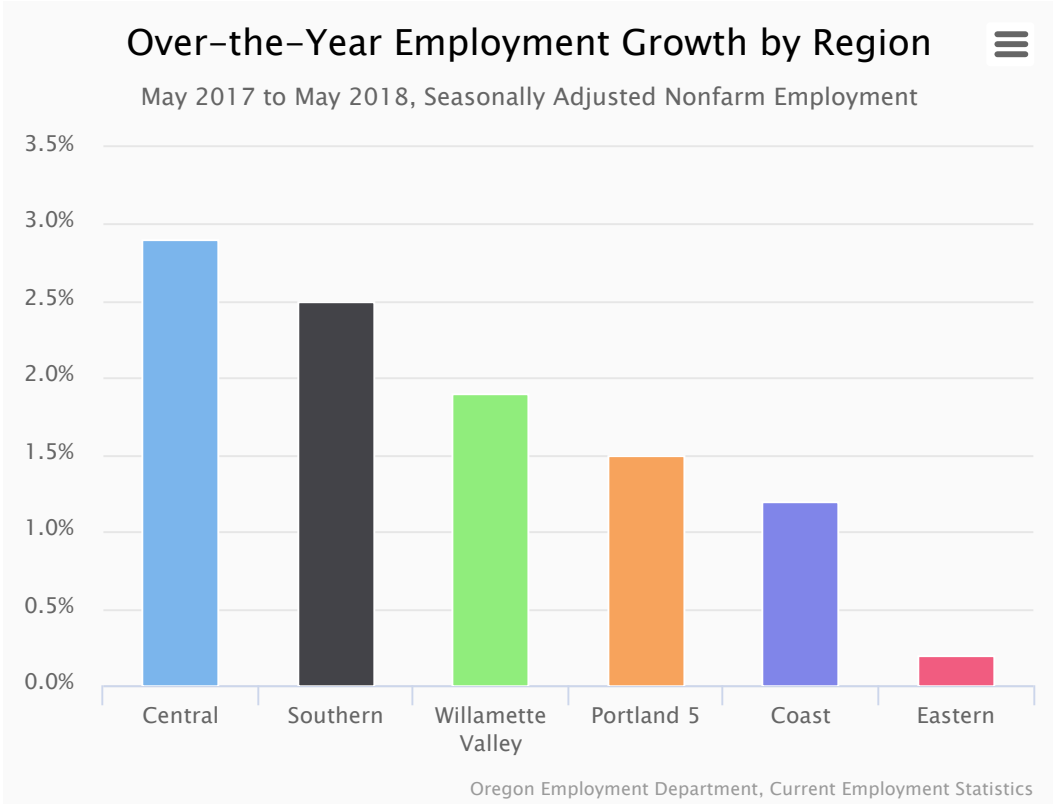

🔍

[Economic Data](#) [Fast Facts Dashboard](#)

Unemployed Persons, Oregon Statewide

May 2008 to May 2018, Not Seasonally Adjusted

Oregon Employment Department, Local Area Unemployment Statistics

Employment Growth in Oregon's Metro Areas

May 2017 to May 2018, Seasonally Adjusted

Oregon Employment Department, Current Employment Statistics

QualityInfo

- Jobs & Economic
- Careers Data
- Business & Training & Education
- Local Areas Publications
- Performance Press
- Measures Release