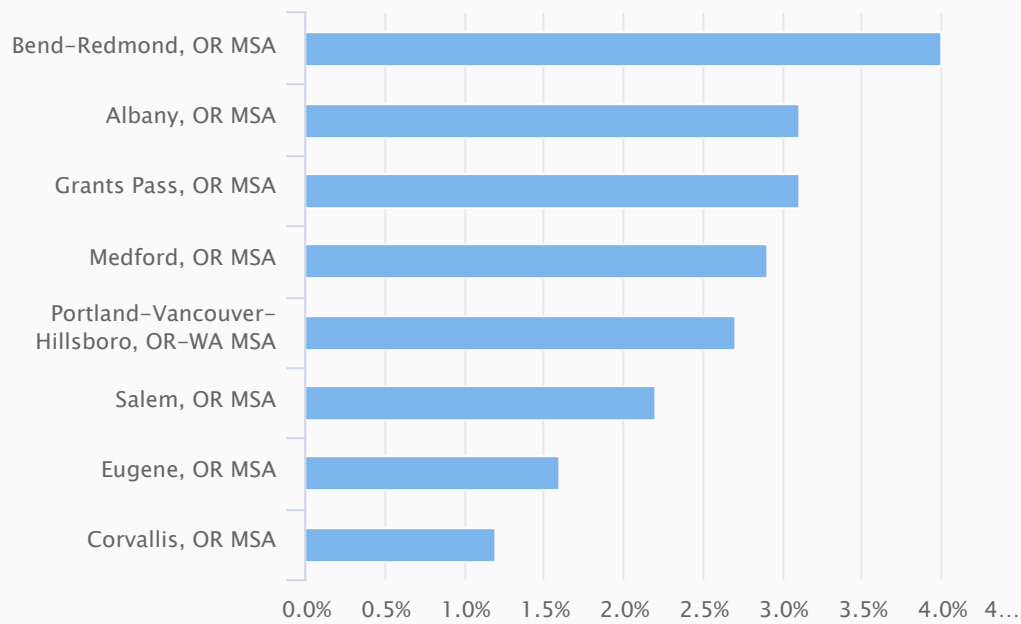

Oregon Employment Department, Current Employment Statistics