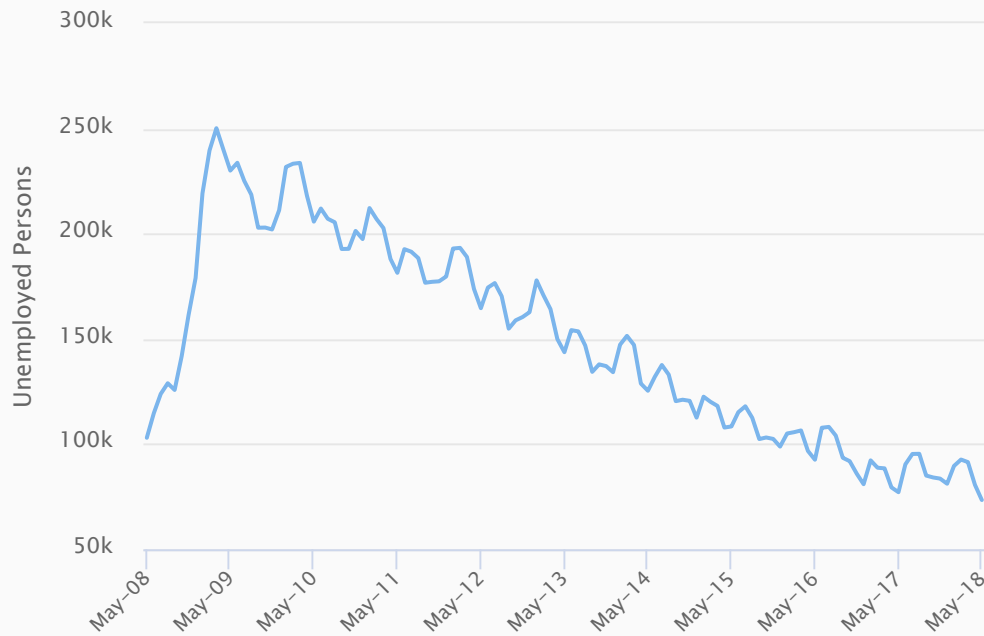

🔍

[Economic Data](#) [Fast Facts Dashboard](#)

Unemployed Persons, Oregon Statewide

May 2008 to May 2018, Not Seasonally Adjusted

Oregon Employment Department, Local Area Unemployment Statistics

Employment Growth in Oregon's Metro Areas

May 2017 to May 2018, Seasonally Adjusted

Oregon Employment Department, Current Employment Statistics

QualityInfo

- Jobs & Economic
- Careers Data
- Business & Training & Education
- Local Areas Publications
- Performance Press
- Measures Release