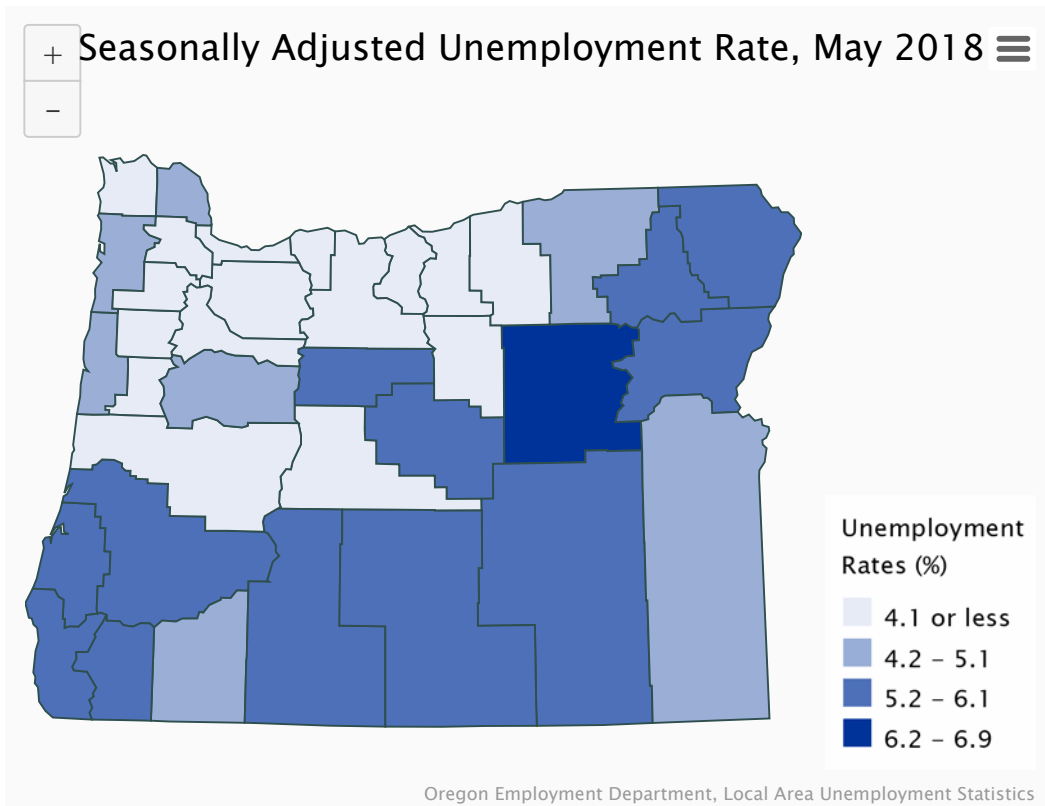

🔍

[Economic Data](#) [Fast Facts Dashboard](#)

Unemployed Persons, Oregon Statewide

May 2008 to May 2018, Not Seasonally Adjusted

Oregon Employment Department, Local Area Unemployment Statistics

Employment Growth in Oregon's Metro Areas

May 2017 to May 2018, Seasonally Adjusted

Oregon Employment Department, Current Employment Statistics

QualityInfo

- Jobs & Economic
- Careers Data
- Business & Training & Education
- Local Areas Publications
- Performance Press
- Measures Release