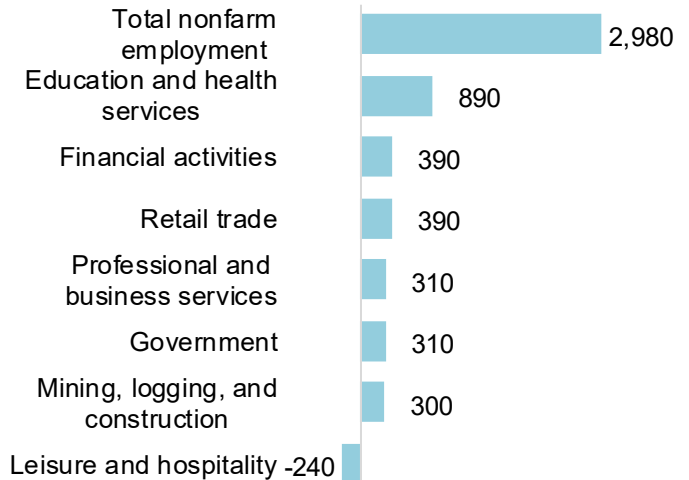

Central Oregon Economic Indicators

April 2017 (March data)

Damon Runberg
East Cascades Regional Economist

Local Area Unemployment Rates

Seasonally Adjusted

Monthly Unemployment Rates

Seasonally Adjusted

Industry Gains and Losses

Over the Year Employment Change from March 2016

Crook County Net Job Growth

Deschutes County Net Job Growth

Jefferson County Net Job Growth

Need local data?

Want to be added to the distribution list?

Send an email to Damon.M.Runberg@oregon.gov