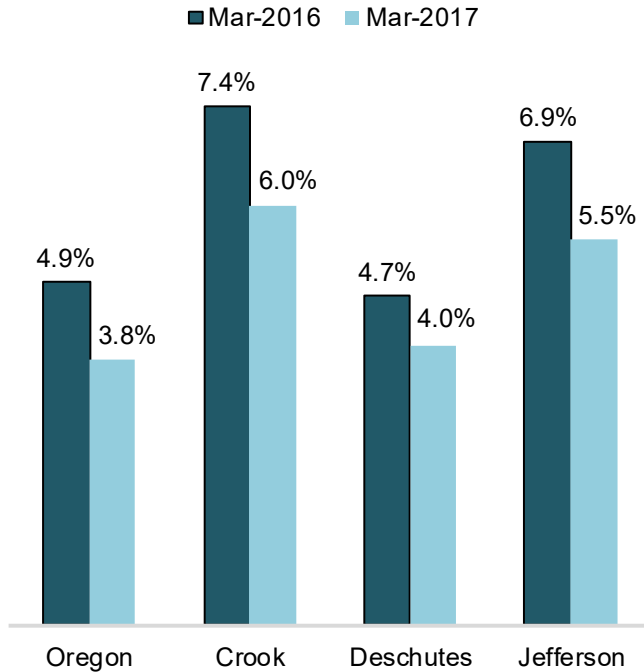

Central Oregon Economic Indicators

April 2017 (March data)

Damon Runberg
East Cascades Regional Economist

Local Area Unemployment Rates

Seasonally Adjusted

Monthly Unemployment Rates

Seasonally Adjusted

Industry Gains and Losses