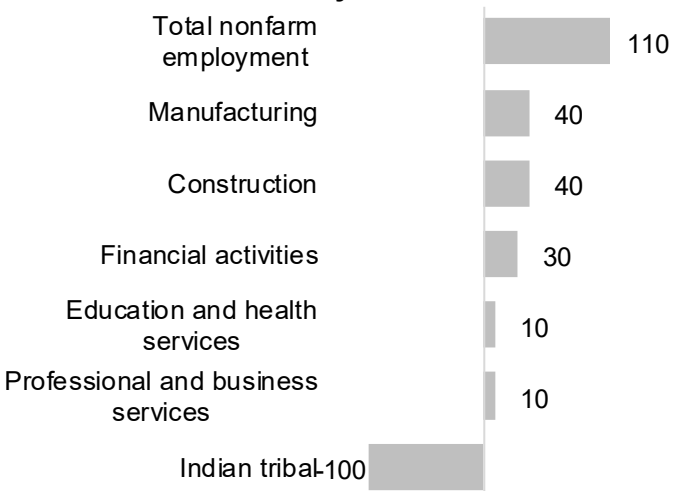

Over the Year Employment Change from March 2016

Crook County Net Job Growth

Deschutes County Net Job Growth

Jefferson County Net Job Growth

Need local data?

Want to be added to the distribution list?

Send an email to Damon.M.Runberg@oregon.gov