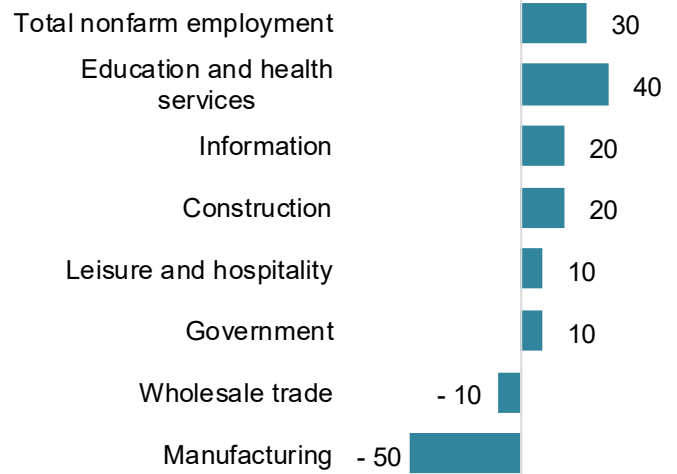

Central Oregon Economic Indicators

April 2017 (March data)

Damon Runberg
East Cascades Regional Economist

Local Area Unemployment Rates

Seasonally Adjusted

Monthly Unemployment Rates

Seasonally Adjusted

Industry Gains and Losses

Over the Year Employment Change from March 2016

Crook County Net Job Growth

Deschutes County Net Job Growth

Jefferson County Net Job Growth

Need local data?

Want to be added to the distribution list?

Send an email to Damon.M.Runberg@oregon.gov