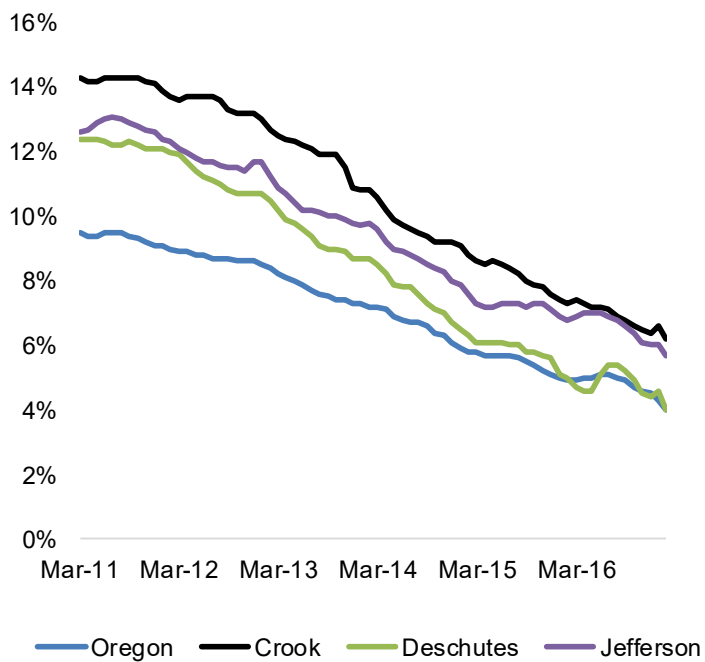

Central Oregon Economic Indicators

April 2017 (March data)

Damon Runberg
East Cascades Regional Economist

Local Area Unemployment Rates

Seasonally Adjusted

Monthly Unemployment Rates

Seasonally Adjusted

Industry Gains and Losses

Over the Year Employment Change from March 2016

Crook County Net Job Growth

Deschutes County Net Job Growth

Jefferson County Net Job Growth

Need local data?

Want to be added to the distribution list?

Send an email to Damon.M.Runberg@oregon.gov