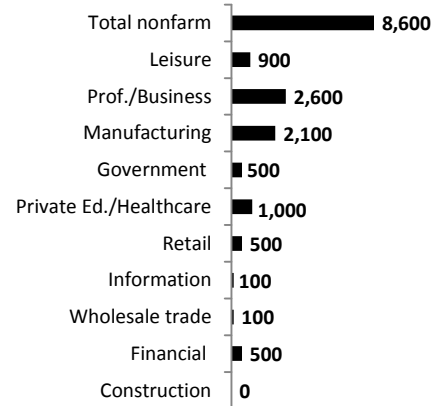

Historical Job Growth

2005 to Jan 2016: change from a year earlier

Job Growth Rates by Industry

January: change from a year earlier

Net Job Growth by Industry

January: change from a year earlier

Unemployment Rates

January: seasonally adjusted

Labor Force Growth

January: increase on a year earlier

Unemployment Rates by City

January: non-seasonally adjusted

Residential Building Permits

2015

Employment Growth by City