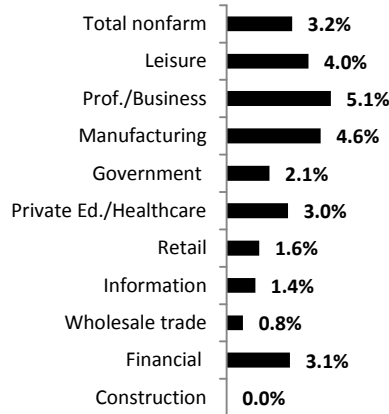

Historical Job Growth

2005 to Jan 2016: change from a year earlier

Job Growth Rates by Industry

January: change from a year earlier

Net Job Growth by Industry

January: change from a year earlier

Unemployment Rates

January: seasonally adjusted

Labor Force Growth

January: increase on a year earlier

Unemployment Rates by City

January: non-seasonally adjusted

Residential Building Permits

2015

Employment Growth by City