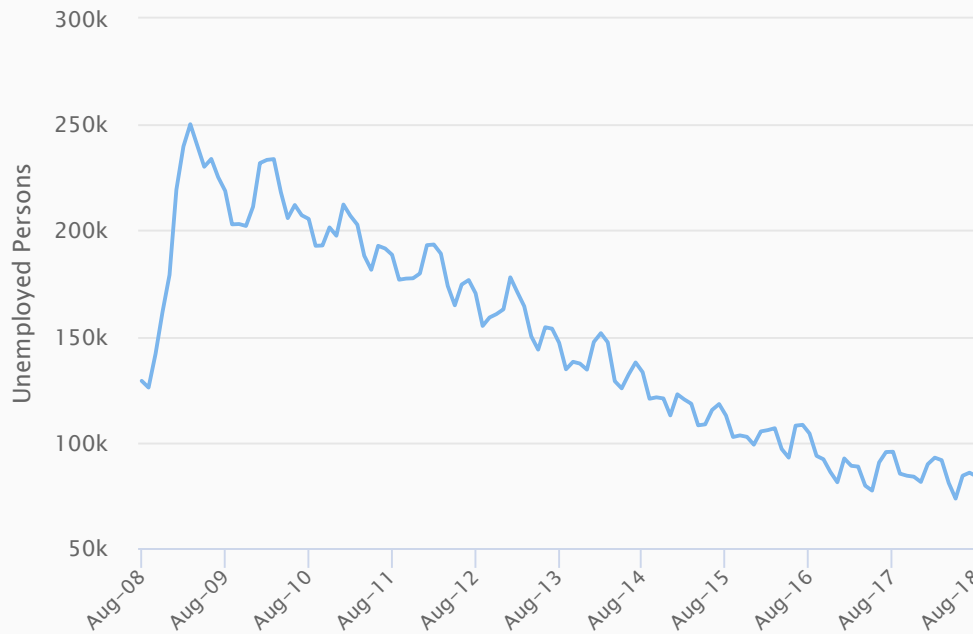

🔍

[Economic Data](#) [Fast Facts Dashboard](#)

+ Seasonally Adjusted Unemployment Rate, August ☰
- 2018

Oregon Employment Department, Local Area Unemployment Statistics

Unemployed Persons, Oregon Statewide

August 2008 to August 2018, Not Seasonally Adjusted

Oregon Employment Department, Local Area Unemployment Statistics

Employment Growth in Oregon's Metro Areas

August 2017 to August 2018, Seasonally Adjusted