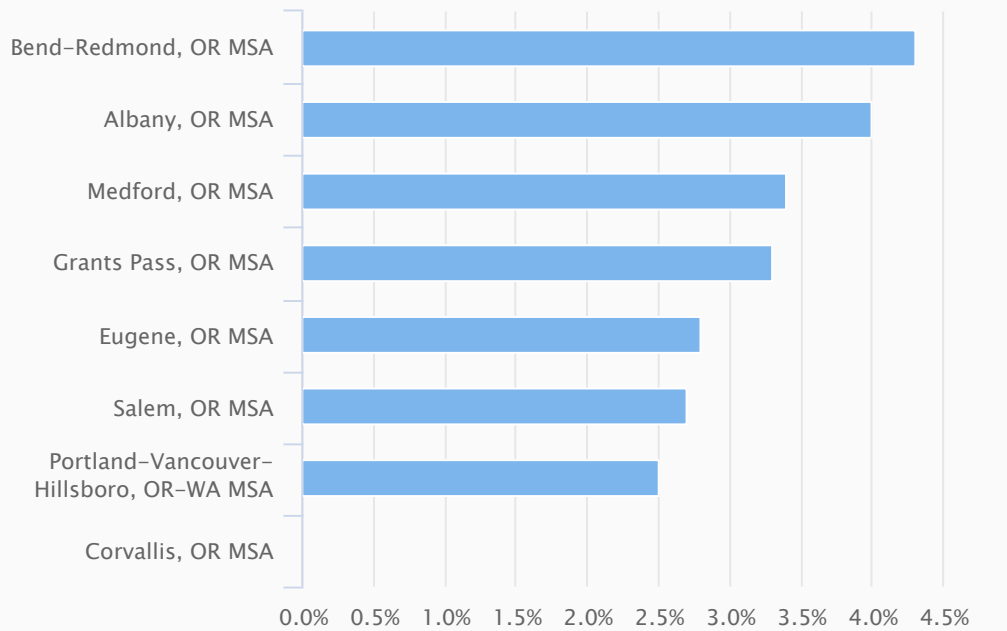

August 2008 to August 2018, Not Seasonally Adjusted

Oregon Employment Department, Local Area Unemployment Statistics

Employment Growth in Oregon's Metro Areas

August 2017 to August 2018, Seasonally Adjusted