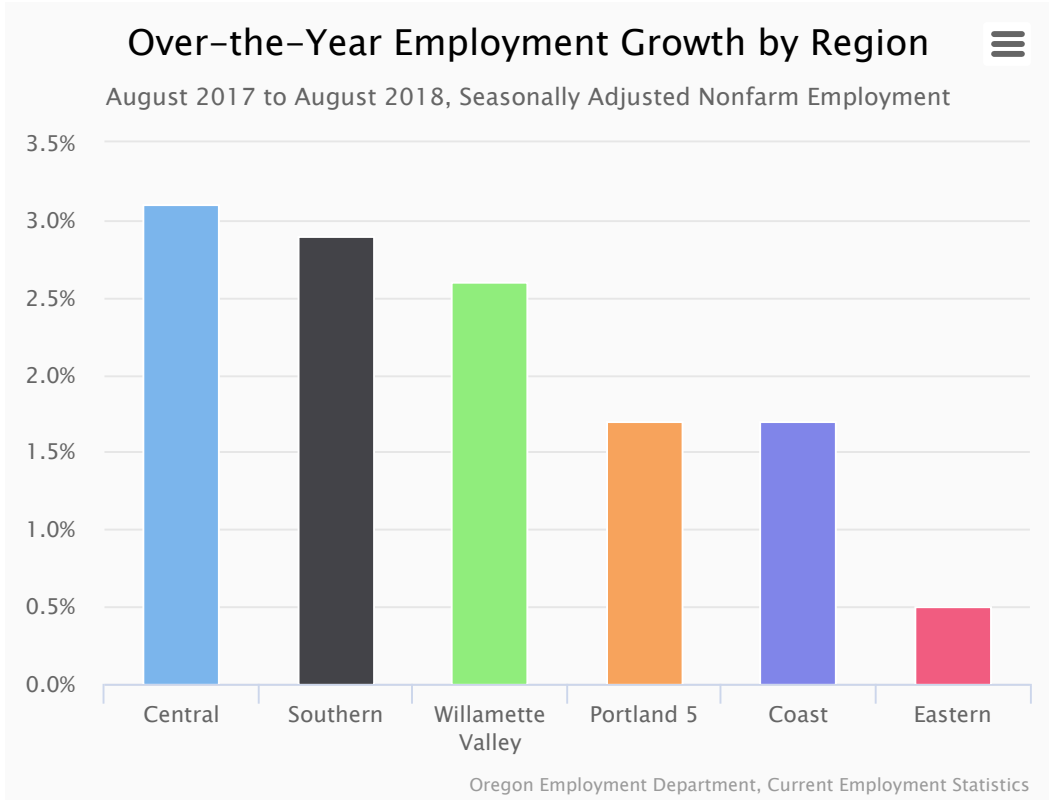

QualityInfo

- Jobs & Economic
- Careers Data
- Business & Training & Education
- Industry Publications
- Local Areas
- Performance Press
- Measures Release

Workforce & Economic Research

- About Us
- Contact Us

Follow Us

- Blog
- Twitter

Subscribe

To sign up for email notifications please enter your email address.

OREGON EMPLOYMENT DEPARTMENT