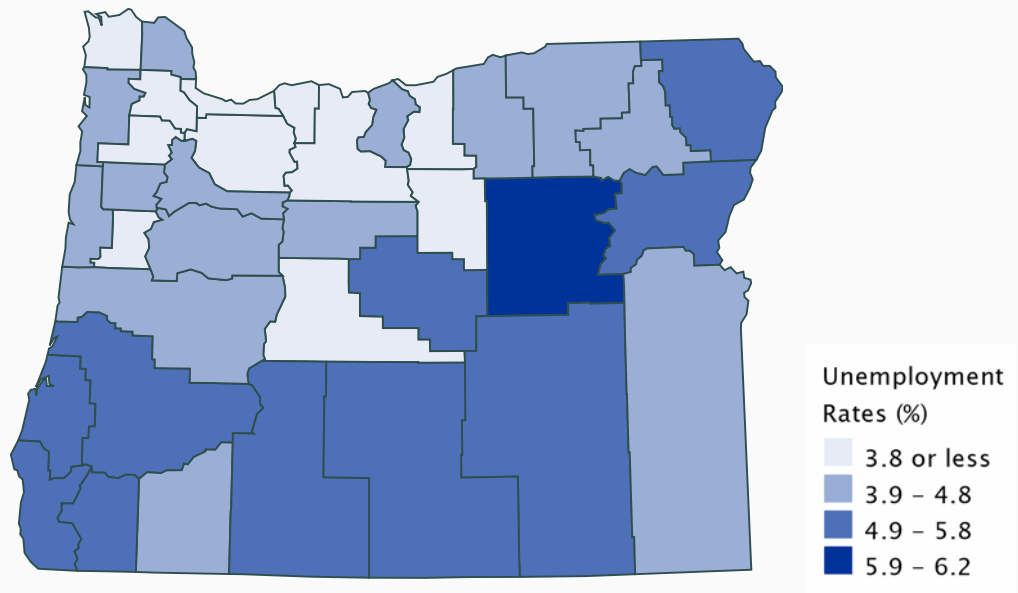

🔍

[Economic Data](#) [Fast Facts Dashboard](#)

+ Seasonally Adjusted Unemployment Rate, August ☰
- 2018

Oregon Employment Department, Local Area Unemployment Statistics

Unemployed Persons, Oregon Statewide

August 2008 to August 2018, Not Seasonally Adjusted

Oregon Employment Department, Local Area Unemployment Statistics

Employment Growth in Oregon's Metro Areas

August 2017 to August 2018, Seasonally Adjusted