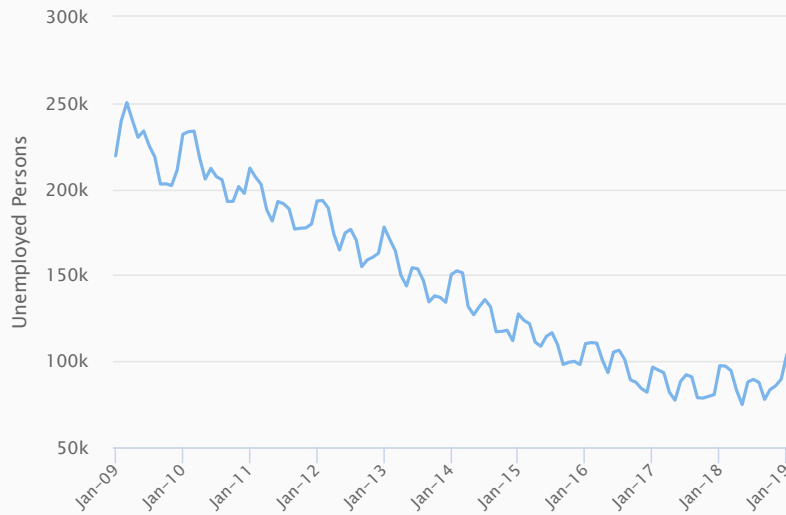

+ Seasonally Adjusted Unemployment Rate, January  
 - 2019

Oregon Employment Department, Local Area Unemployment Statistics

**Unemployed Persons, Oregon Statewide**

January 2009 to January 2019, Not Seasonally Adjusted