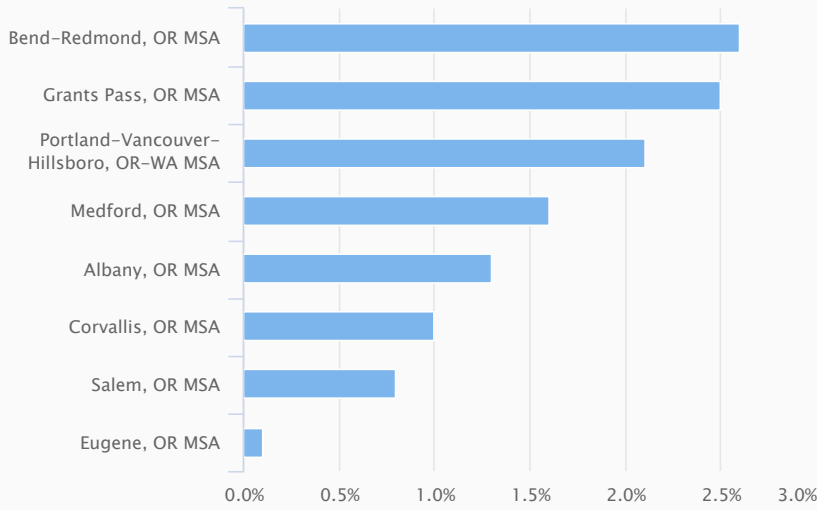

Employment Growth in Oregon's Metro Areas

January 2018 to January 2019, Seasonally Adjusted

Oregon Employment Department, Current Employment Statistics

Over-the-Year Employment Growth by Region

January 2018 to January 2019, Seasonally Adjusted Nonfarm Employment