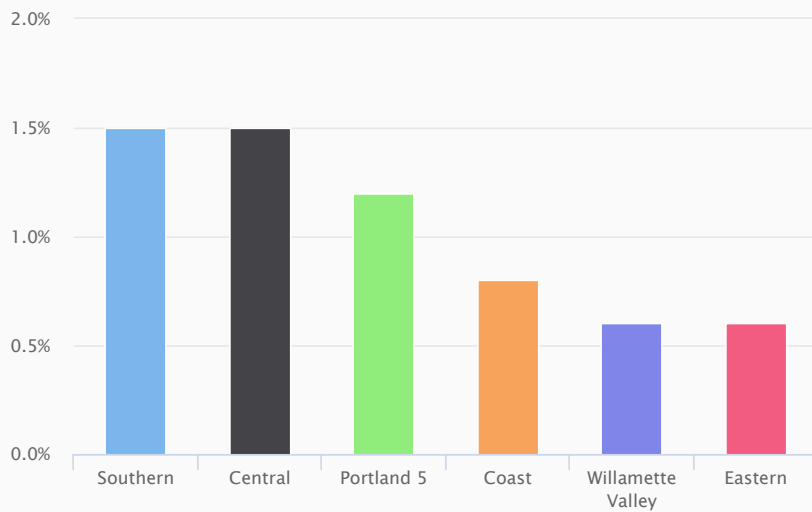

## Employment Growth in Oregon's Metro Areas

January 2018 to January 2019, Seasonally Adjusted

Oregon Employment Department, Current Employment Statistics

## Over-the-Year Employment Growth by Region

January 2018 to January 2019, Seasonally Adjusted Nonfarm Employment

Oregon Employment Department, Current Employment Statistics