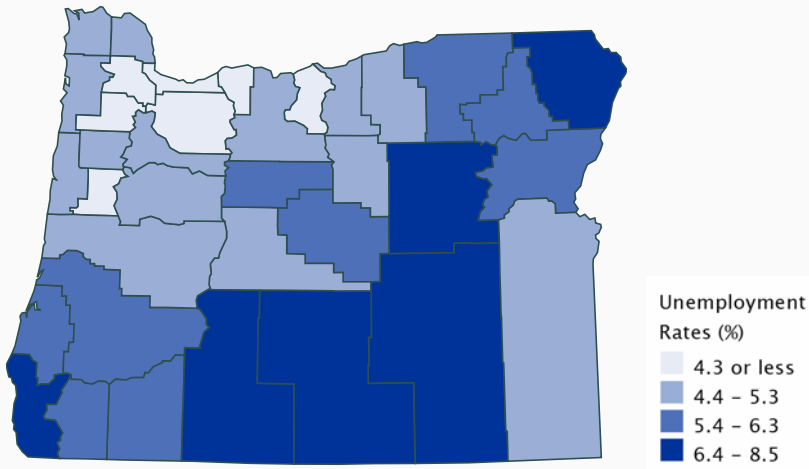

+ Seasonally Adjusted Unemployment Rate, January  
 - 2019

Oregon Employment Department, Local Area Unemployment Statistics

**Unemployed Persons, Oregon Statewide**

January 2009 to January 2019, Not Seasonally Adjusted

Oregon Employment Department, Local Area Unemployment Statistics