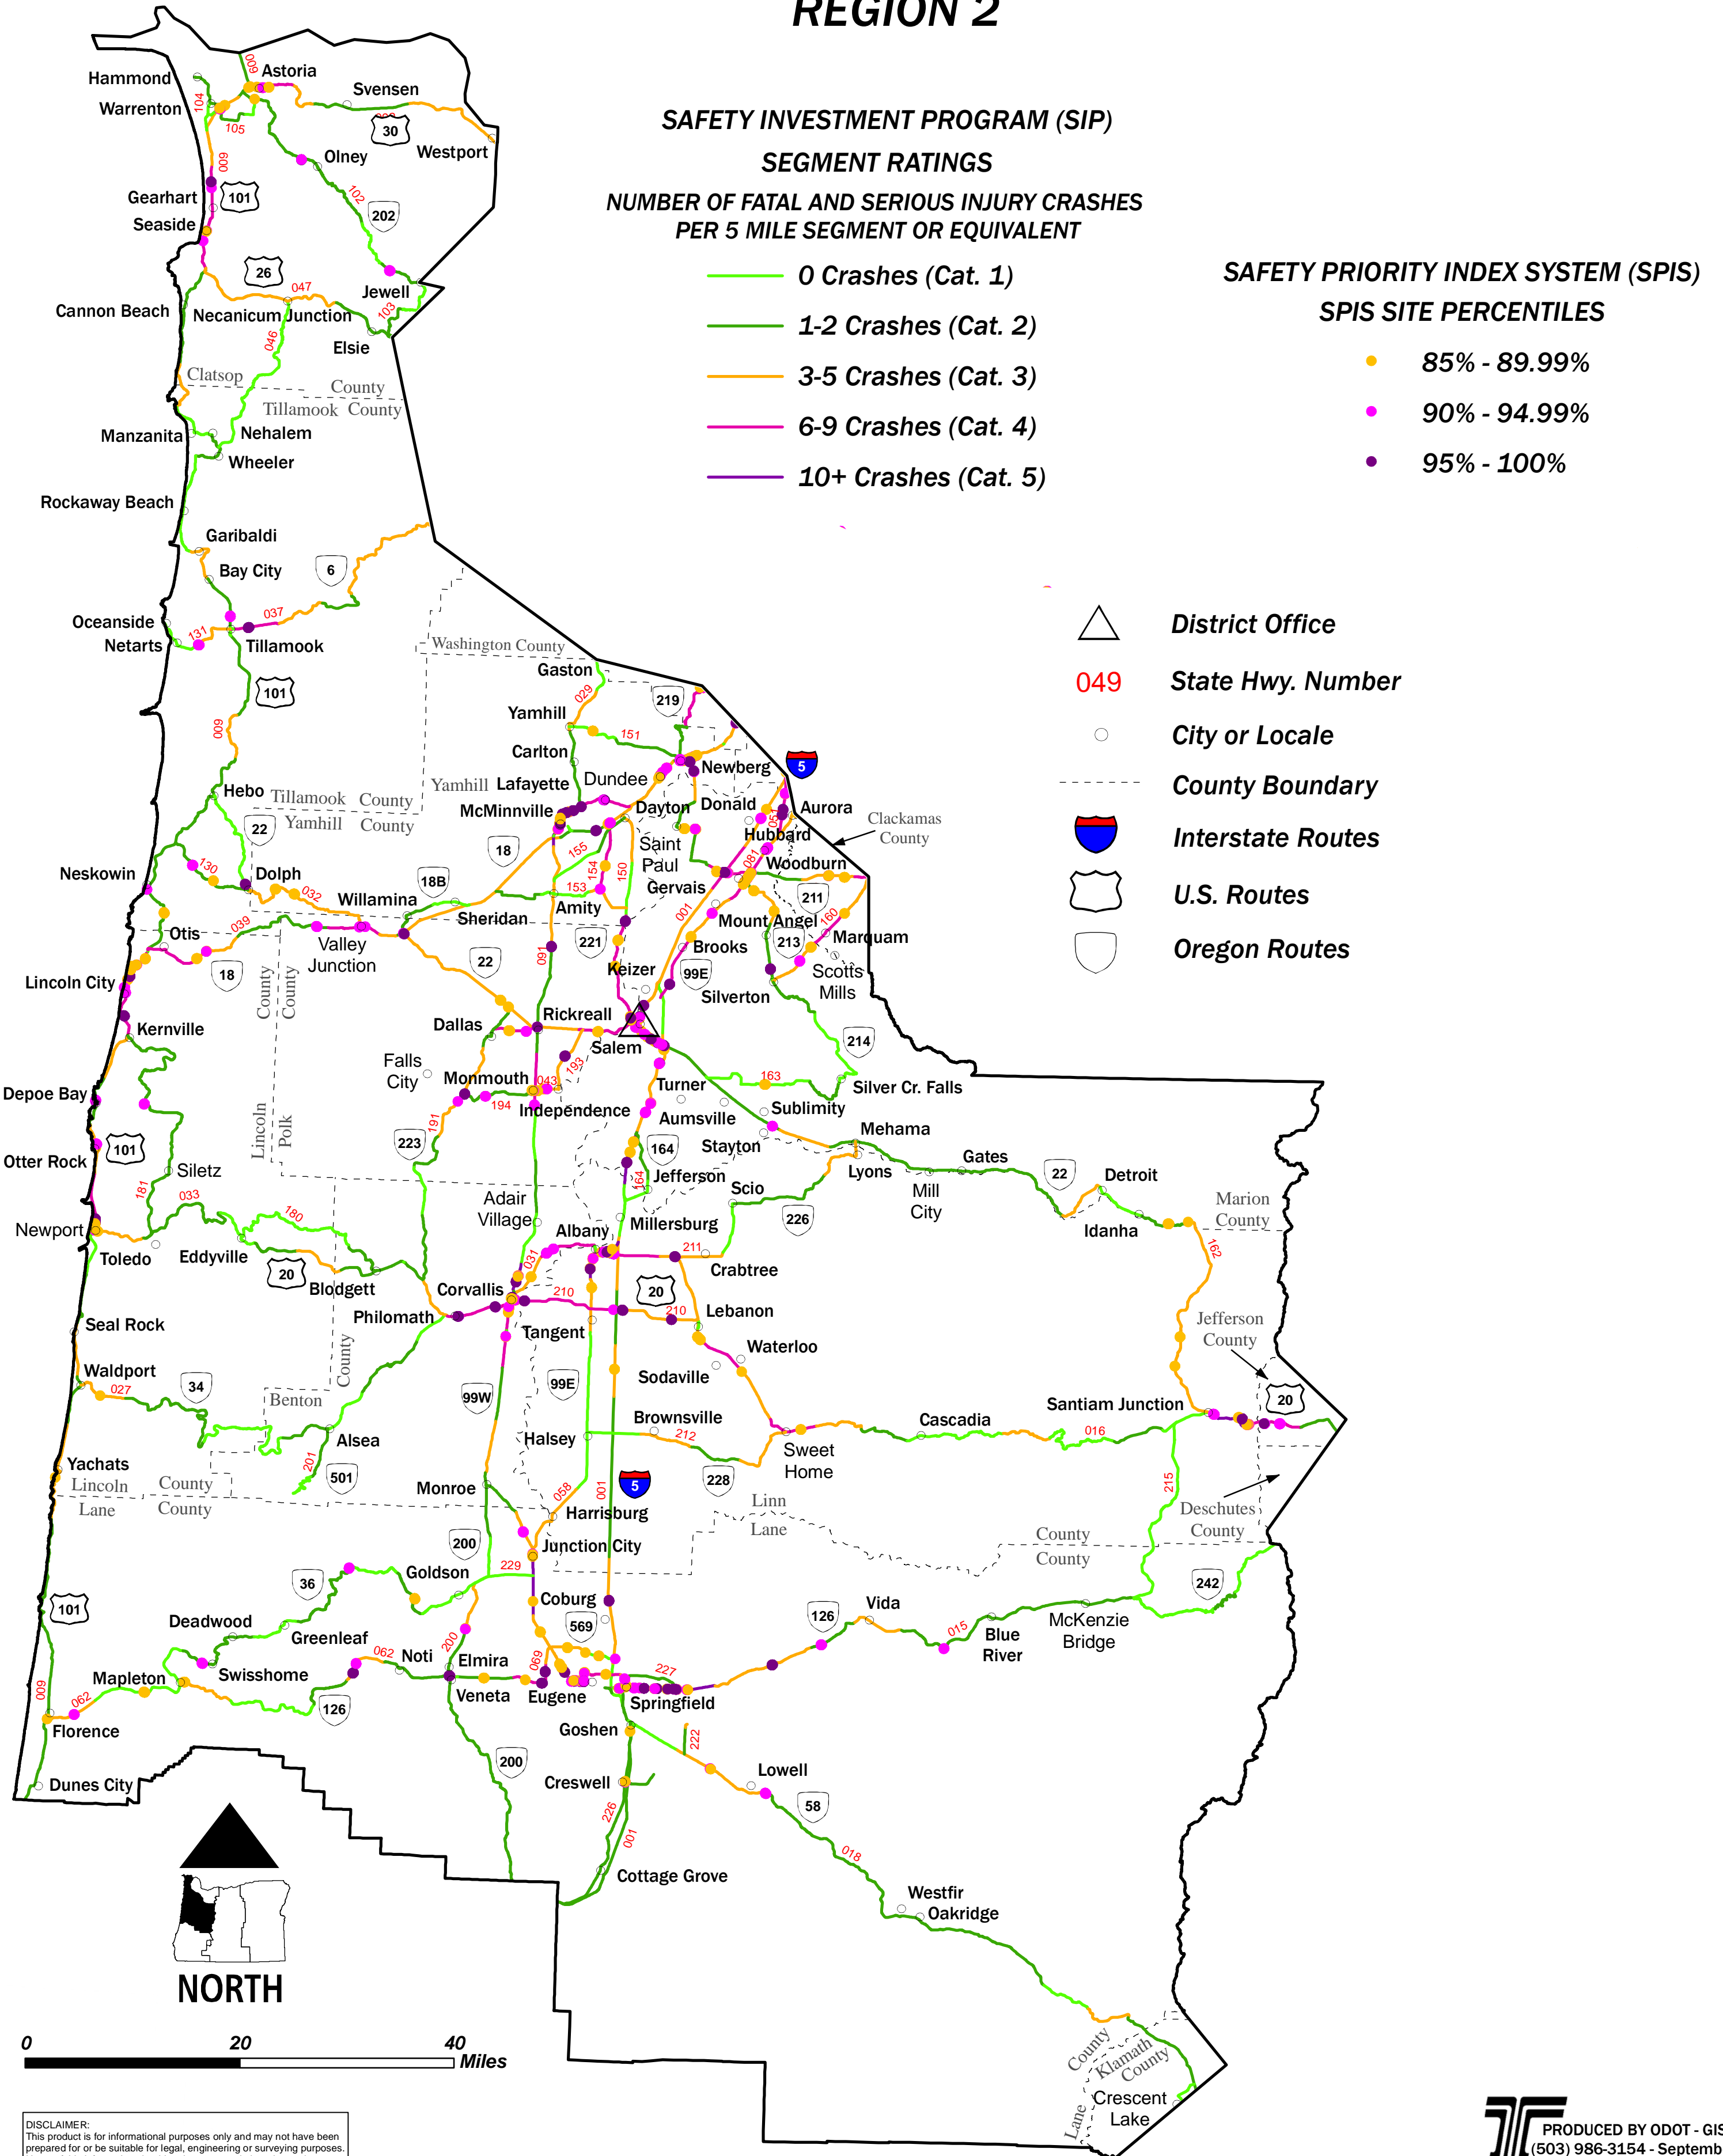

PROJECT SAFETY MANAGEMENT SYSTEM

2009 (using 2006 - 2008 crashes)

REGION 2