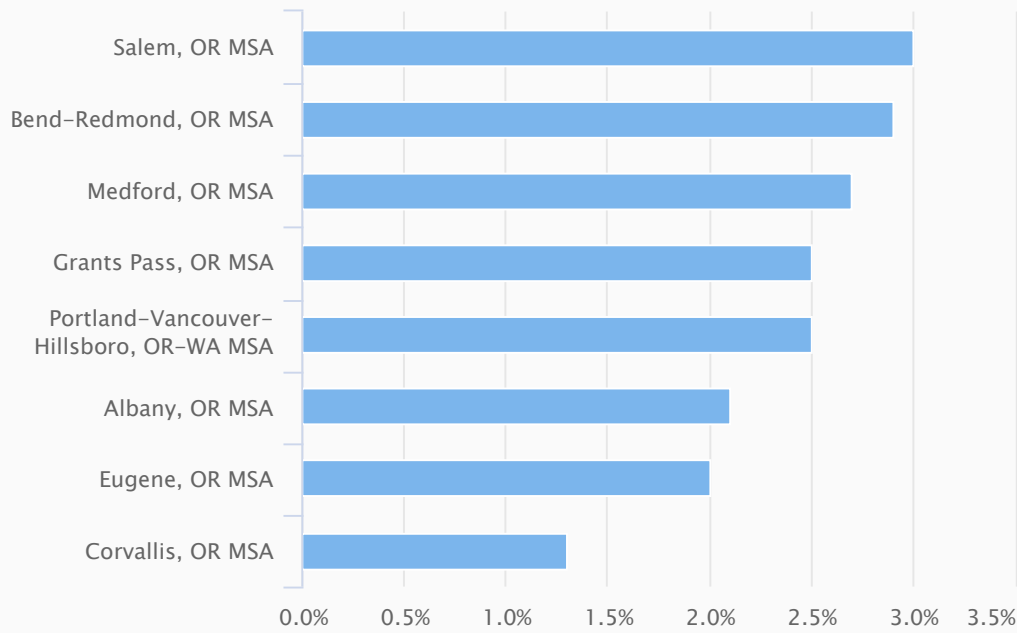

🔍

[Economic Data](#) [Fast Facts Dashboard](#)

Unemployed Persons, Oregon Statewide

April 2009 to April 2019, Not Seasonally Adjusted

Oregon Employment Department, Local Area Unemployment Statistics

Employment Growth in Oregon's Metro Areas

April 2018 to April 2019, Seasonally Adjusted

Oregon Employment Department, Current Employment Statistics

Over-the-Year Employment Growth by Region ☰

April 2018 to April 2019, Seasonally Adjusted Nonfarm Employment