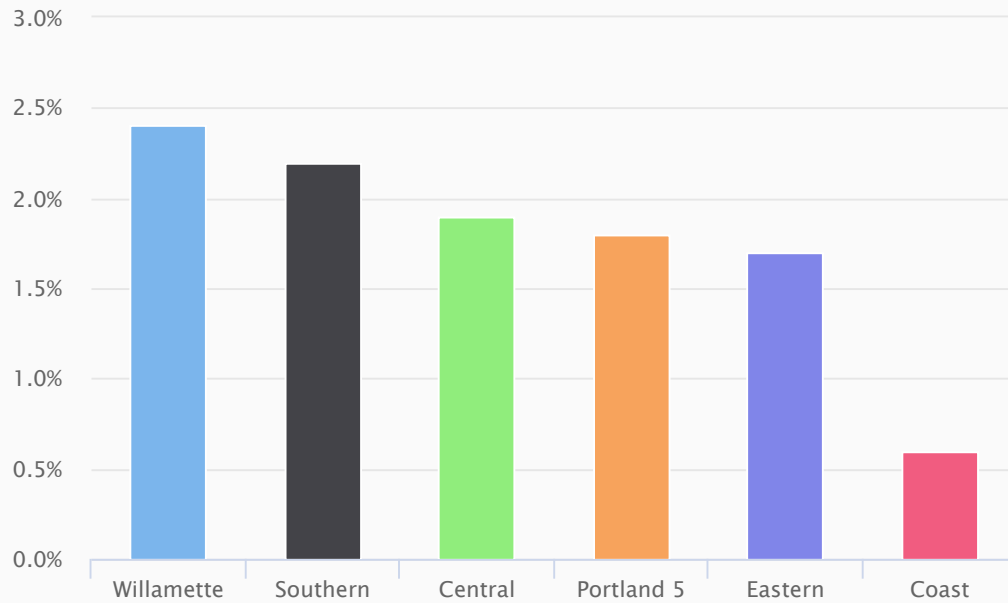

🔍

[Economic Data](#) [Fast Facts Dashboard](#)

Unemployed Persons, Oregon Statewide

April 2009 to April 2019, Not Seasonally Adjusted

Oregon Employment Department, Local Area Unemployment Statistics

Employment Growth in Oregon's Metro Areas

April 2018 to April 2019, Seasonally Adjusted

Oregon Employment Department, Current Employment Statistics

Over-the-Year Employment Growth by Region ☰

April 2018 to April 2019, Seasonally Adjusted Nonfarm Employment