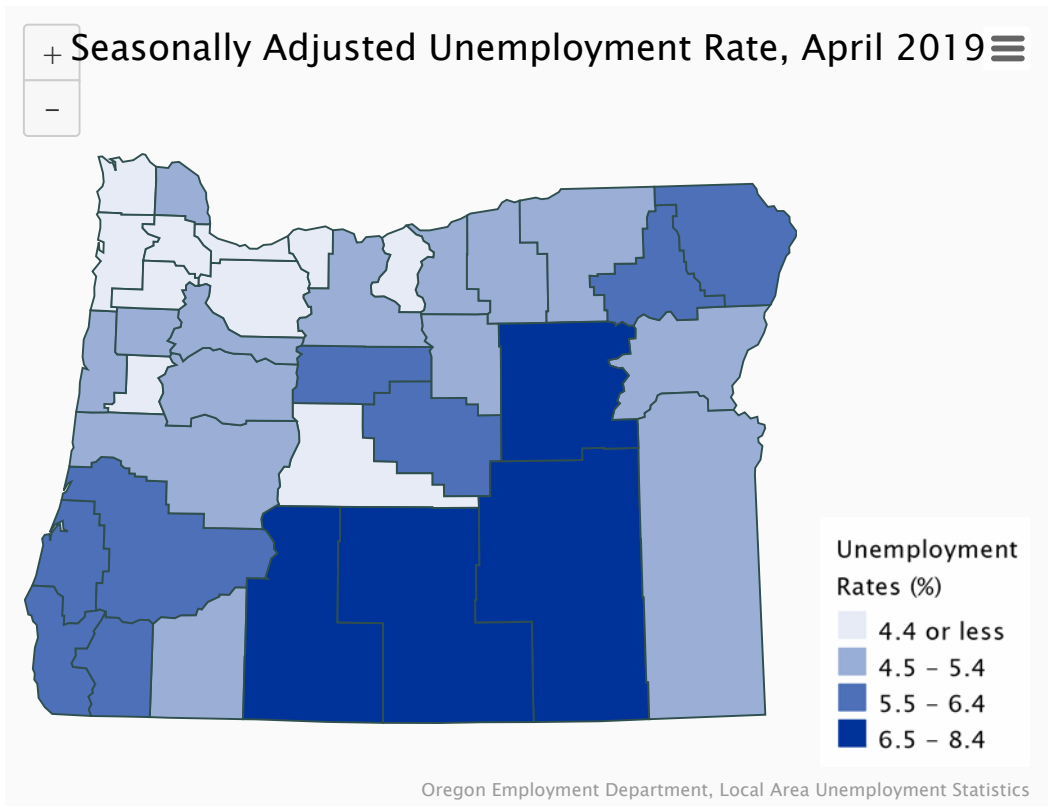

🔍

[Economic Data](#) [Fast Facts Dashboard](#)

Unemployed Persons, Oregon Statewide

April 2009 to April 2019, Not Seasonally Adjusted

Oregon Employment Department, Local Area Unemployment Statistics

Employment Growth in Oregon's Metro Areas

April 2018 to April 2019, Seasonally Adjusted

Oregon Employment Department, Current Employment Statistics

Over-the-Year Employment Growth by Region ☰

April 2018 to April 2019, Seasonally Adjusted Nonfarm Employment