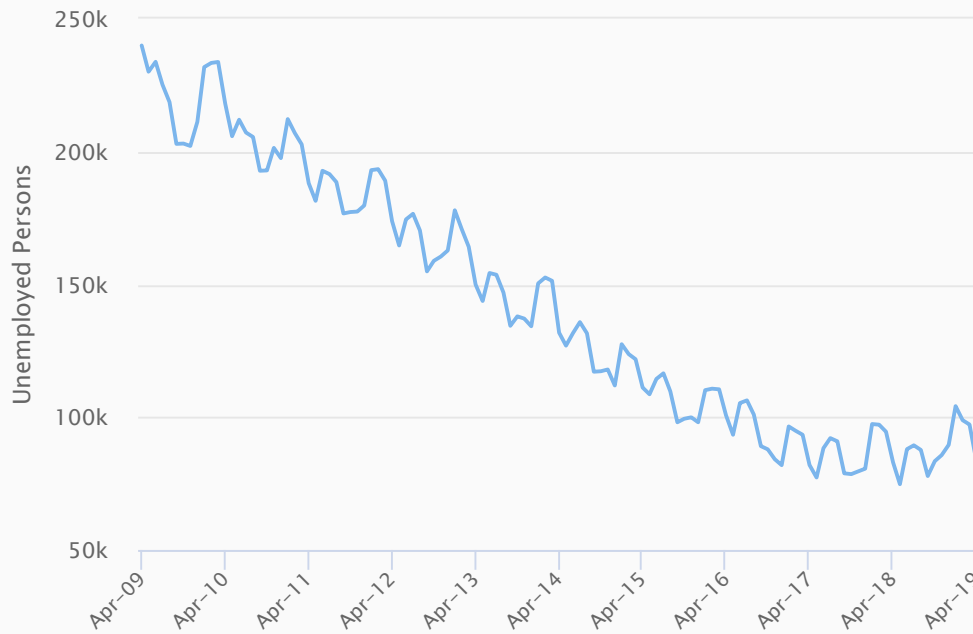

🔍

[Economic Data](#) [Fast Facts Dashboard](#)

Unemployed Persons, Oregon Statewide

April 2009 to April 2019, Not Seasonally Adjusted

Oregon Employment Department, Local Area Unemployment Statistics

Employment Growth in Oregon's Metro Areas

April 2018 to April 2019, Seasonally Adjusted

Oregon Employment Department, Current Employment Statistics

Over-the-Year Employment Growth by Region ☰

April 2018 to April 2019, Seasonally Adjusted Nonfarm Employment