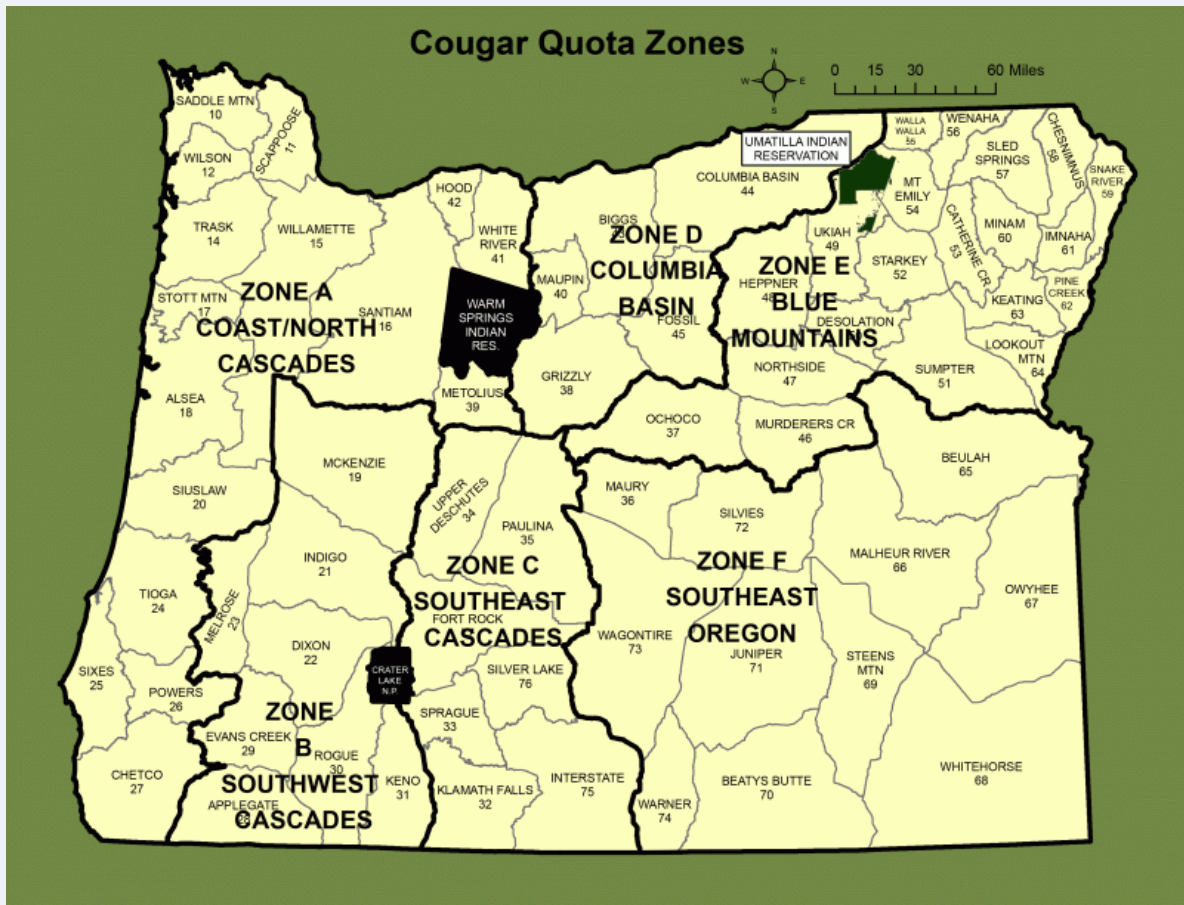

[CLICK HERE TO DOWNLOAD A PDF OF THE MAP](#) □