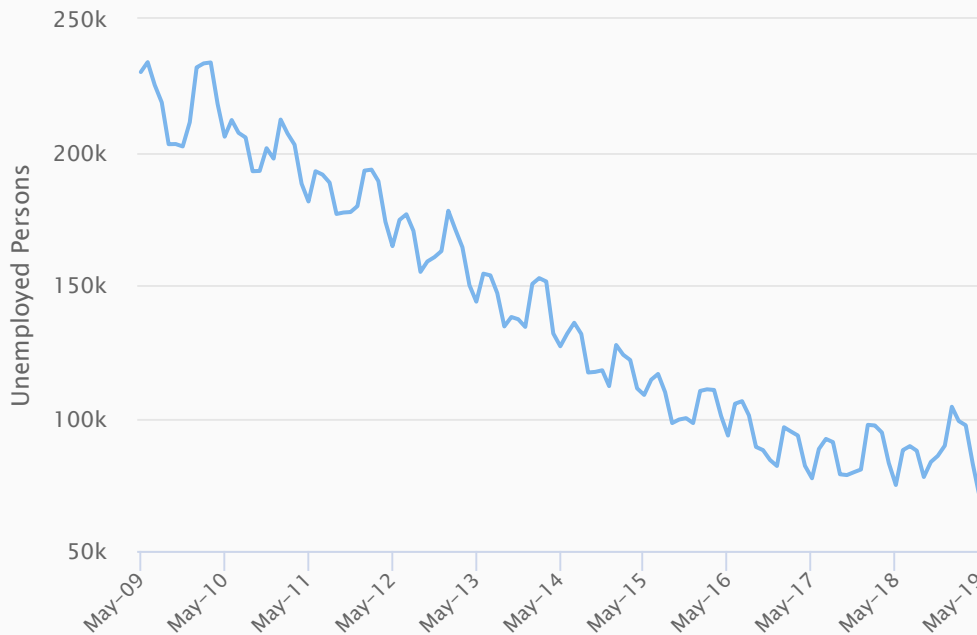

[Economic Data](#) [Fast Facts Dashboard](#)

+ **Seasonally Adjusted Unemployment Rate, May 2019** ≡
 -

Oregon Employment Department, Local Area Unemployment Statistics

Unemployed Persons, Oregon Statewide ≡

May 2009 to May 2019, Not Seasonally Adjusted

Oregon Employment Department, Local Area Unemployment Statistics

Employment Growth in Oregon's Metro Areas

May 2018 to May 2019, Seasonally Adjusted

Oregon Employment Department, Current Employment Statistics