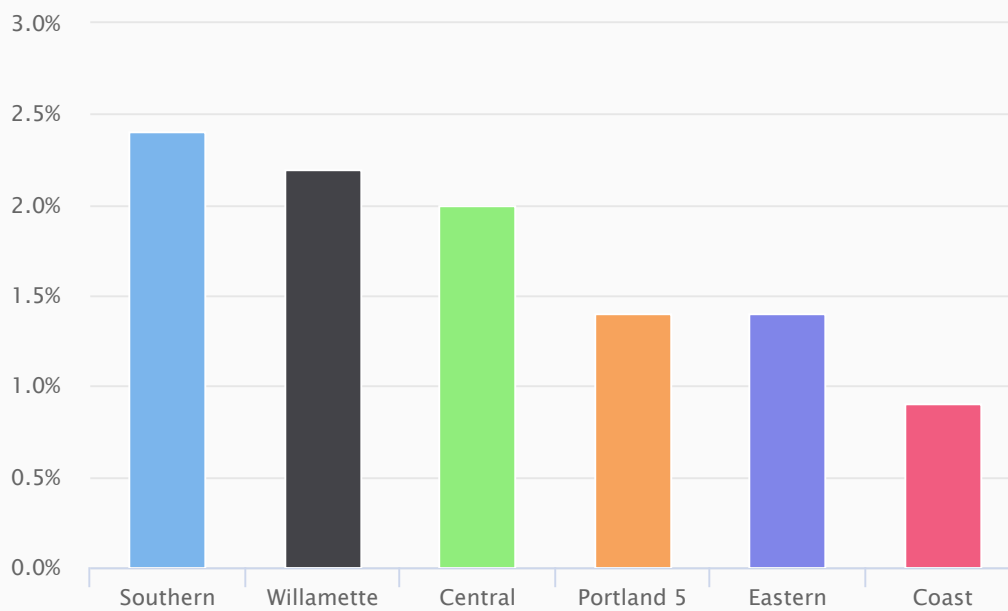

Oregon Employment Department, Current Employment Statistics

QualityInfo

- Jobs & Careers
- Economic Data
- Business & Industry
- Training & Education
- Local Areas
- Publications
- Performance Measures
- Press Release

Workforce & Economic Research

- About Us
- Contact Us

Follow Us

- Blog
- Twitter

Subscribe

To sign up for email notifications please enter your email address.