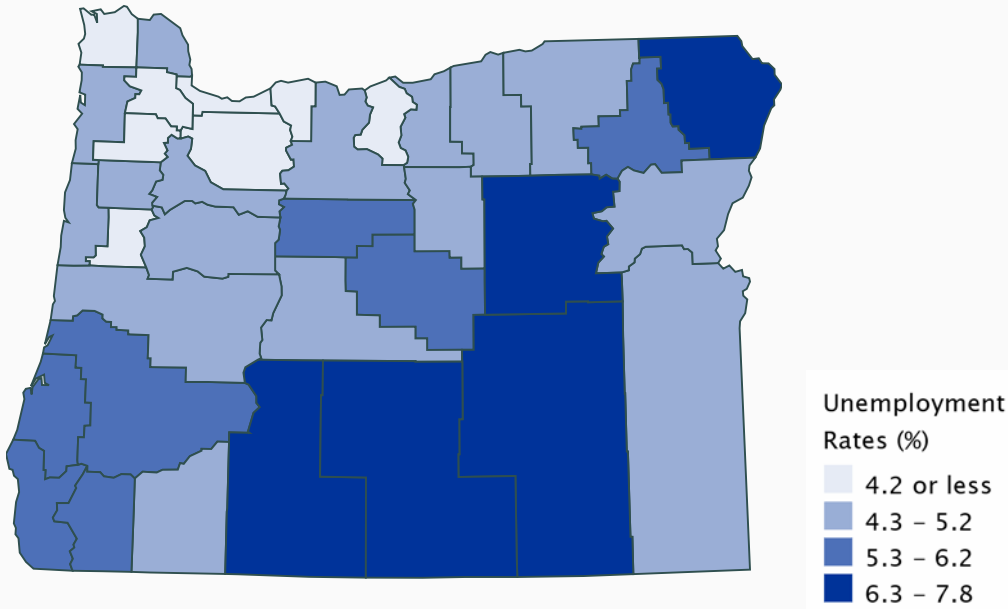

[Economic Data](#) [Fast Facts Dashboard](#)

+ **Seasonally Adjusted Unemployment Rate, May 2019** ≡
 -

Oregon Employment Department, Local Area Unemployment Statistics

Unemployed Persons, Oregon Statewide ≡

May 2009 to May 2019, Not Seasonally Adjusted

Oregon Employment Department, Local Area Unemployment Statistics

Employment Growth in Oregon's Metro Areas

May 2018 to May 2019, Seasonally Adjusted

Oregon Employment Department, Current Employment Statistics

Over-the-Year Employment Growth by Region

May 2018 to May 2019, Seasonally Adjusted Nonfarm Employment

Oregon Employment Department, Current Employment Statistics

QualityInfo

- Jobs & Careers
- Economic Data
- Business & Industry
- Training & Education
- Local Areas
- Publications
- Performance Measures
- Press Release