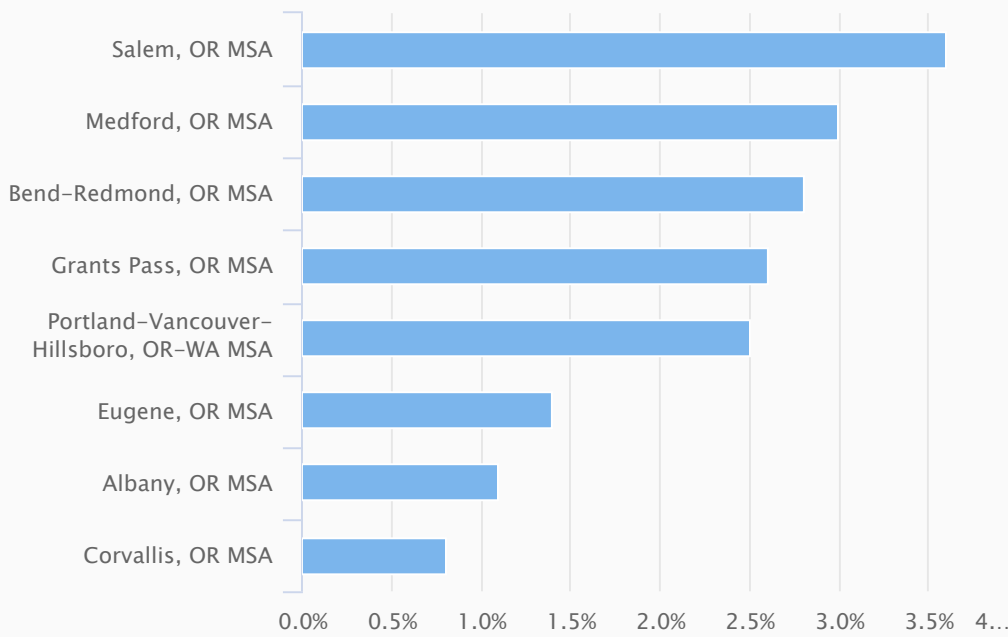

[Economic Data](#) [Fast Facts Dashboard](#)

+ **Seasonally Adjusted Unemployment Rate, May 2019** ≡
 -

Oregon Employment Department, Local Area Unemployment Statistics

Unemployed Persons, Oregon Statewide ≡

May 2009 to May 2019, Not Seasonally Adjusted

Oregon Employment Department, Local Area Unemployment Statistics

Employment Growth in Oregon's Metro Areas

May 2018 to May 2019, Seasonally Adjusted

Oregon Employment Department, Current Employment Statistics