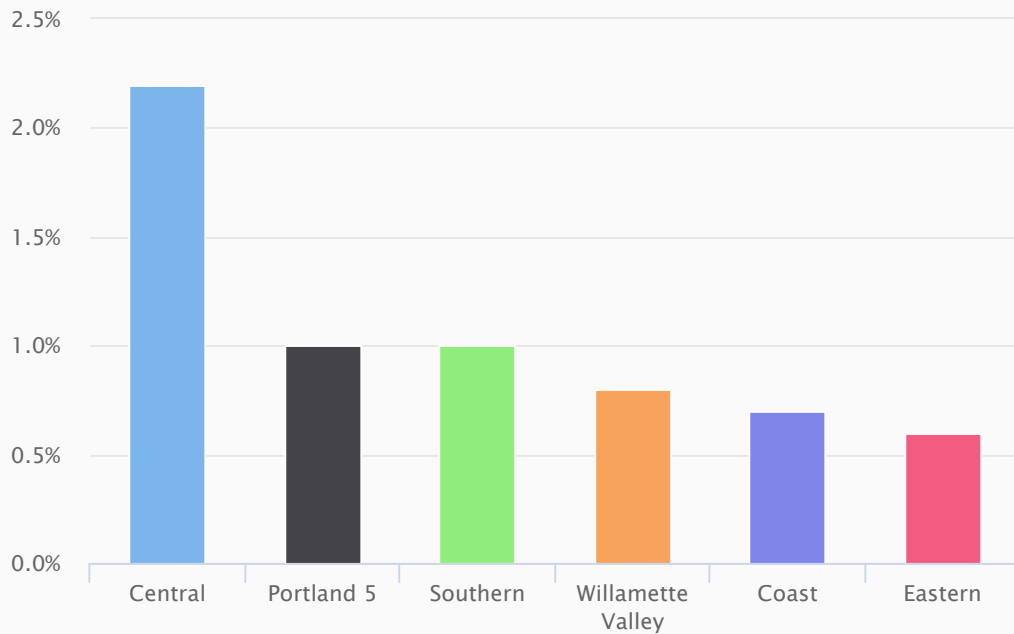

December 2009 to December 2019, Not Seasonally Adjusted

Oregon Employment Department, Local Area Unemployment Statistics

Employment Growth in Oregon's Metro Areas

December 2018 to December 2019, Seasonally Adjusted

Oregon Employment Department, Current Employment Statistics

Over-the-Year Employment Growth by Region

December 2018 to December 2019, Seasonally Adjusted Nonfarm Employment

Oregon Employment Department, Current Employment Statistics