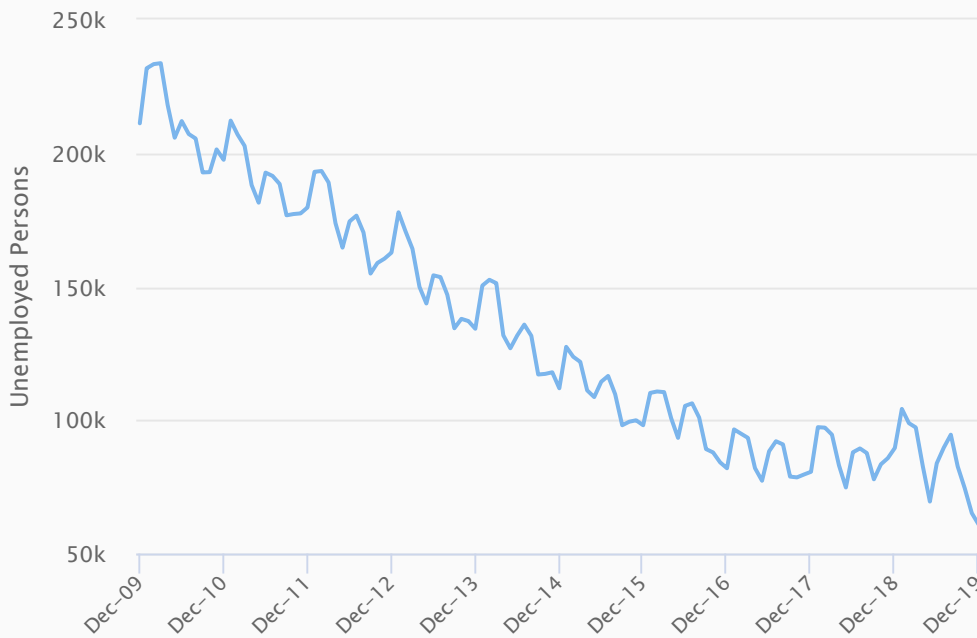

Search... 

[Economic Data](#) [Fast Facts Dashboard](#)

+ **Seasonally Adjusted Unemployment Rate, December** ☰
 - 2019

Oregon Employment Department, Local Area Unemployment Statistics

Unemployed Persons, Oregon Statewide ☰

December 2009 to December 2019, Not Seasonally Adjusted

Oregon Employment Department, Local Area Unemployment Statistics

Employment Growth in Oregon's Metro Areas

December 2018 to December 2019, Seasonally Adjusted