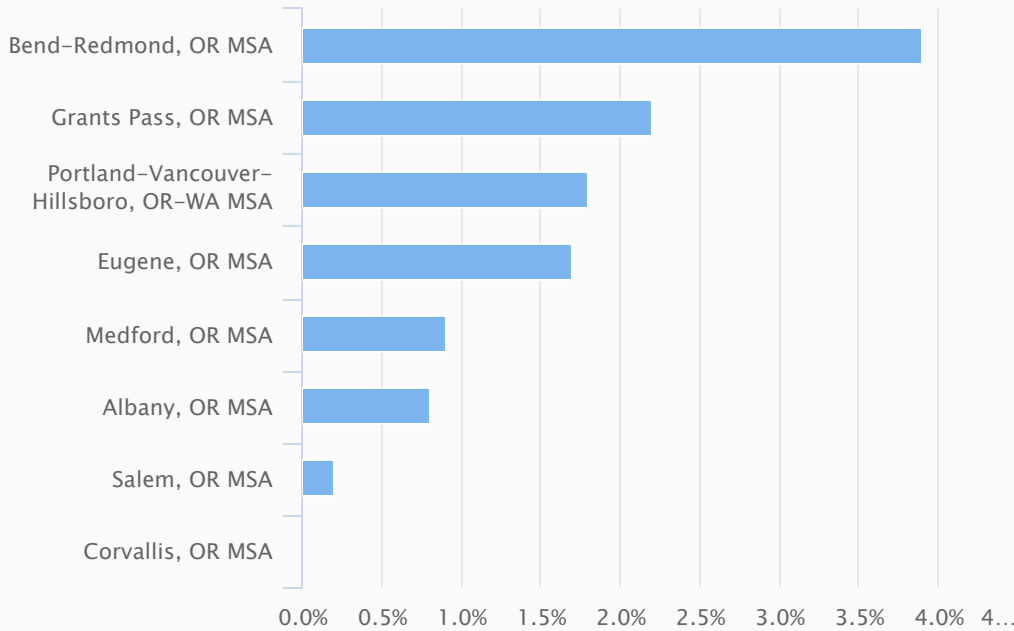

December 2009 to December 2019, Not Seasonally Adjusted

Oregon Employment Department, Local Area Unemployment Statistics

Employment Growth in Oregon's Metro Areas

December 2018 to December 2019, Seasonally Adjusted

Oregon Employment Department, Current Employment Statistics

Over-the-Year Employment Growth by Region

December 2018 to December 2019, Seasonally Adjusted Nonfarm Employment

Oregon Employment Department, Current Employment Statistics