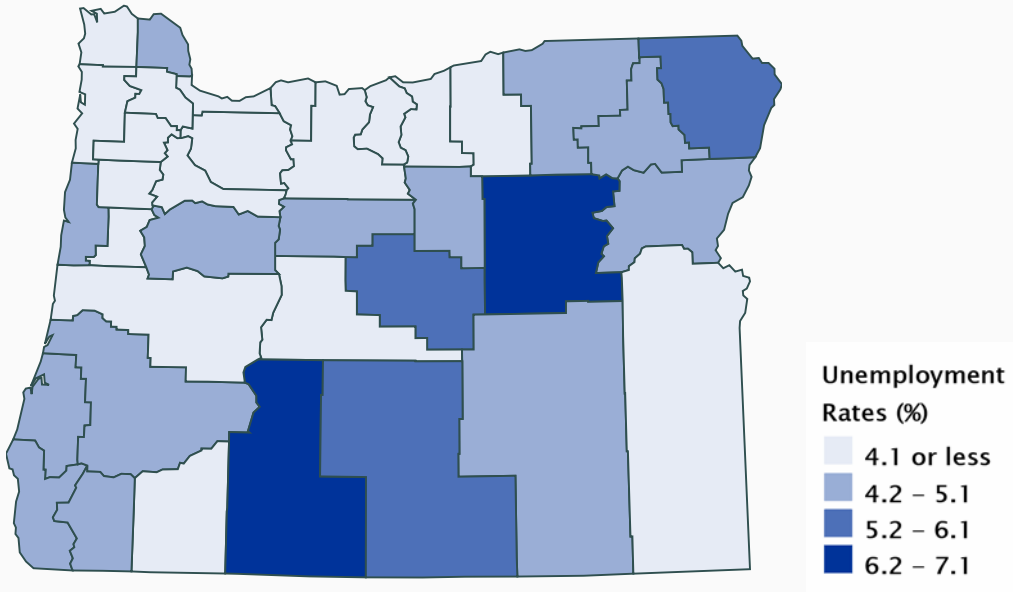

Search... 

[Economic Data](#) [Fast Facts Dashboard](#)

+ **Seasonally Adjusted Unemployment Rate, December** ☰
 - 2019

Oregon Employment Department, Local Area Unemployment Statistics

Unemployed Persons, Oregon Statewide ☰

December 2009 to December 2019, Not Seasonally Adjusted

Oregon Employment Department, Local Area Unemployment Statistics

Employment Growth in Oregon's Metro Areas

December 2018 to December 2019, Seasonally Adjusted

Oregon Employment Department, Current Employment Statistics

Over-the-Year Employment Growth by Region

December 2018 to December 2019, Seasonally Adjusted Nonfarm Employment

Oregon Employment Department, Current Employment Statistics