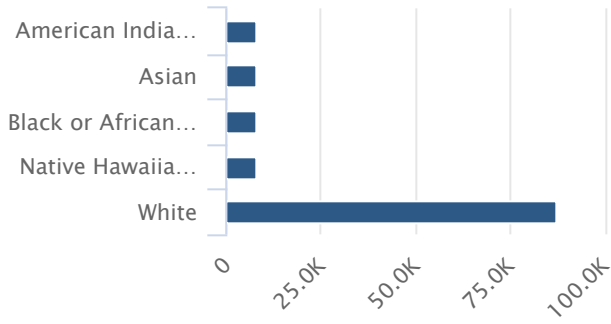

### Continued Claimant Characteristics - Monthly Dashboard

Continued claims reflect the current number of insured unemployed workers filing for regular Unemployment Insurance (UI) benefits.

Areas

Months

#### Continued UI Claims

Workers Claiming Unemployment Benefits

Oregon, January 2020 - November 2020

source: U.S. Bureau of Labor Statistics, Oregon Employment Department

### COVID-19 Continued UI Claims by Race

Workers Claiming Unemployment Benefits

Oregon, August 2020

Source: U.S. Bureau of Labor Statistics, Oregon Employment Department