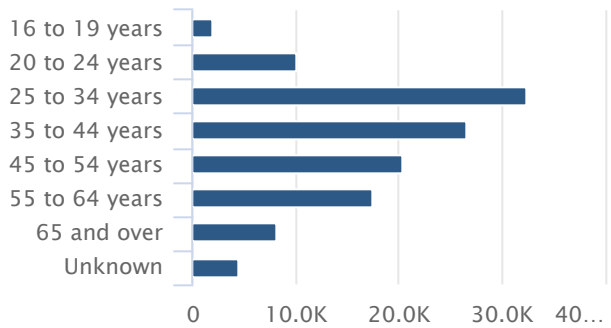

#### Continued UI Claims

Workers Claiming Unemployment Benefits

Oregon, January 2020 - November 2020

source: U.S. Bureau of Labor Statistics, Oregon Employment Department

### COVID-19 Continued UI Claims by Race

Workers Claiming Unemployment Benefits

Oregon, August 2020

Source: U.S. Bureau of Labor Statistics, Oregon Employment Department

### Continued UI Claims by Age Group

Workers Claiming Unemployment Benefits

Oregon, August 2020

Source: U.S. Bureau of Labor Statistics, Oregon Employment Department