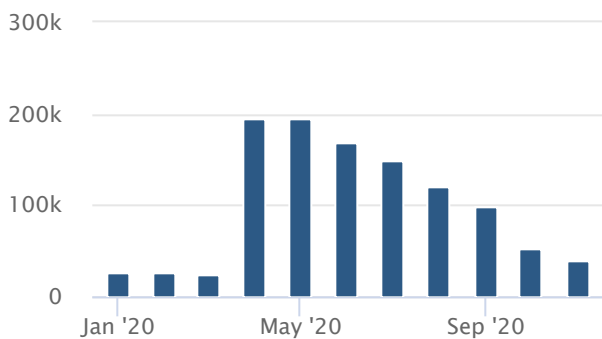

### Continued Claimant Characteristics - Monthly Dashboard

Continued claims reflect the current number of insured unemployed workers filing for regular Unemployment Insurance (UI) benefits.

Areas

Months

#### Continued UI Claims

Workers Claiming Unemployment Benefits

Oregon, January 2020 - November 2020

source: U.S. Bureau of Labor Statistics, Oregon Employment Department