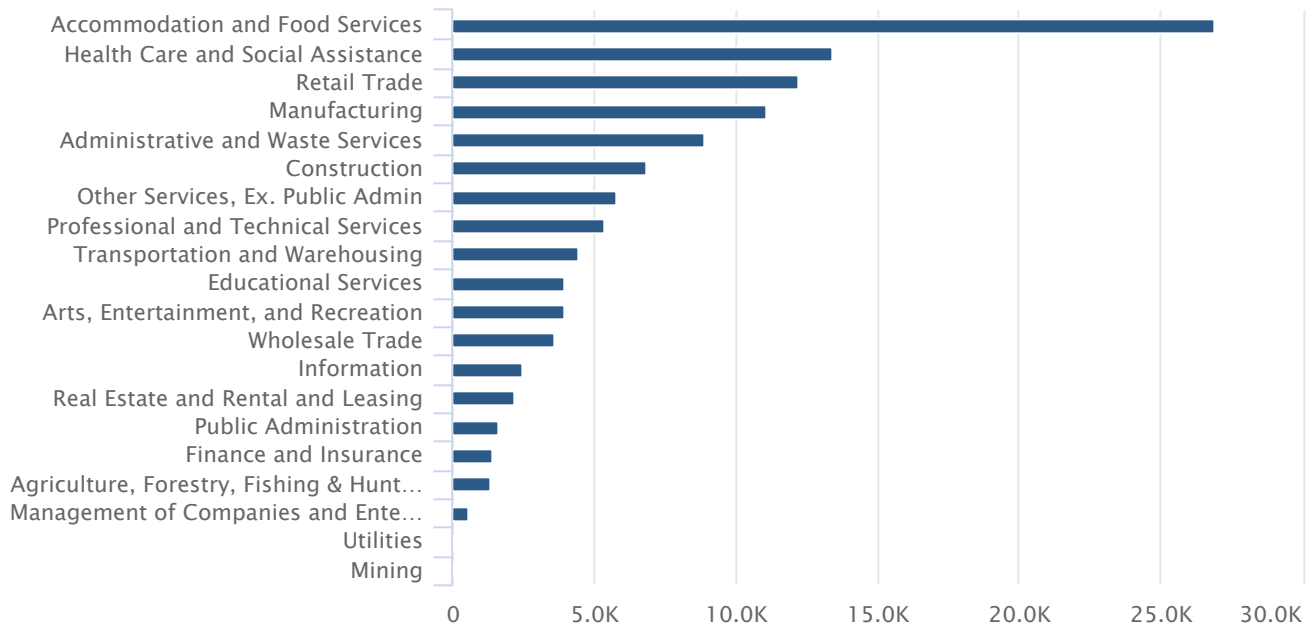

### COVID-19 Continued UI Claims by Gender

Workers Claiming Unemployment Benefits

Oregon, August 2020

Source: U.S. Bureau of Labor Statistics, Oregon Employment Department

### Continued UI Claims by Education Level

Workers Claiming Unemployment Benefits

Oregon, August 2020

Source: U.S. Bureau of Labor Statistics, Oregon Employment Department

### Continued UI Claims by Industry

Workers Claiming Unemployment Benefits

Oregon, August 2020

Source: U.S. Bureau of Labor Statistics, Oregon Employment Department

COVID-19

Continued UI Claims by Occupation  
Workers Claiming Unemployment Benefits