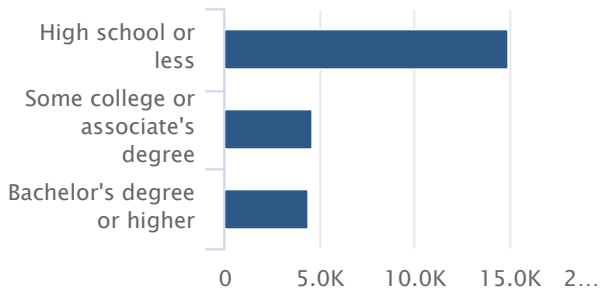

### Continued UI Claims by Ethnicity Workers Claiming Unemployment Benefits

Oregon, February 2020

Source: U.S. Bureau of Labor Statistics, Oregon Employment Department

### COVID-19 Continued UI Claims by Gender

Workers Claiming Unemployment Benefits

Oregon, February 2020

Source: U.S. Bureau of Labor Statistics, Oregon Employment Department

### Continued UI Claims by Education Level

Workers Claiming Unemployment Benefits

Oregon, February 2020

Source: U.S. Bureau of Labor Statistics, Oregon Employment Department