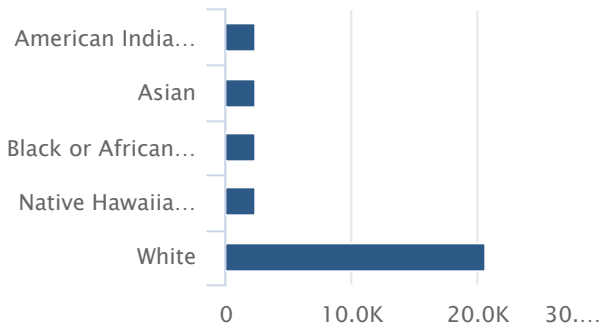

**Continued Claimant Characteristics - Monthly Dashboard**

Continued claims reflect the current number of insured unemployed workers filing for regular Unemployment Insurance (UI) benefits.

Areas

Oregon

Months

February 2020

**Continued UI Claims**

Workers Claiming Unemployment Benefits

Oregon, January 2020 - November 2020

source: U.S. Bureau of Labor Statistics, Oregon Employment Department

### COVID-19 Continued UI Claims by Race Workers Claiming Unemployment Benefits

Oregon, February 2020

Source: U.S. Bureau of Labor Statistics, Oregon Employment Department