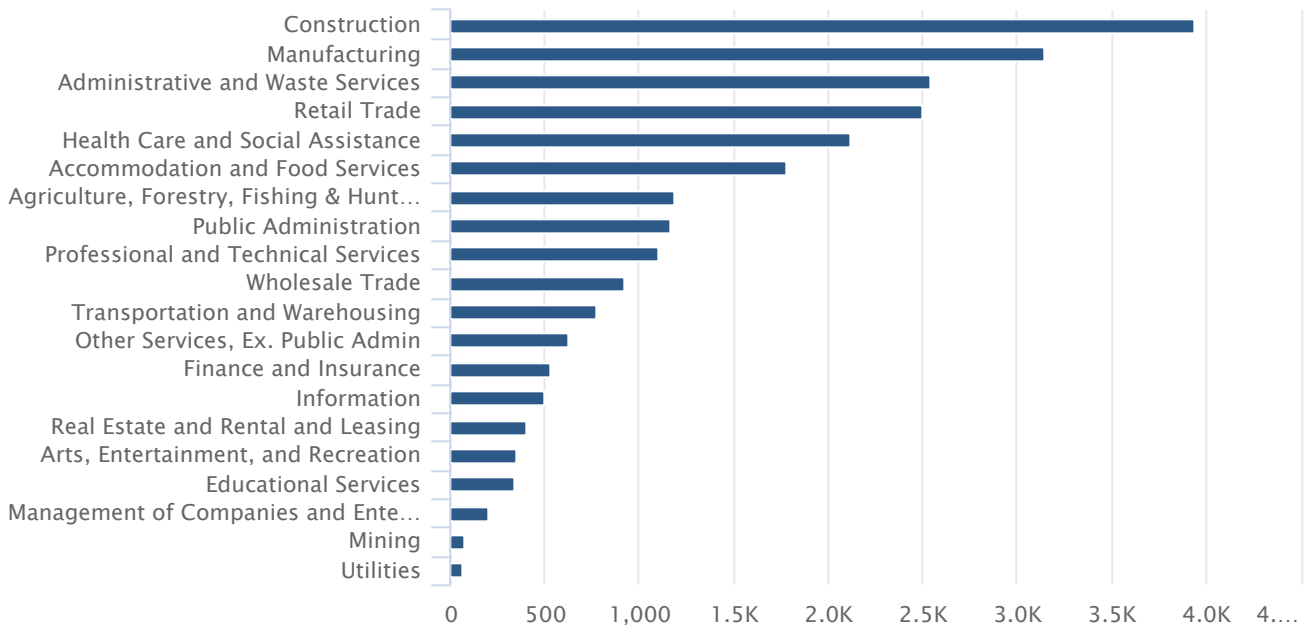

### Continued UI Claims by Education Level

Workers Claiming Unemployment Benefits

Oregon, February 2020

Source: U.S. Bureau of Labor Statistics, Oregon Employment Department

### Continued UI Claims by Industry

Workers Claiming Unemployment Benefits

Oregon, February 2020

Source: U.S. Bureau of Labor Statistics, Oregon Employment Department

COVID-19

Continued UI Claims by Occupation  
Workers Claiming Unemployment Benefits