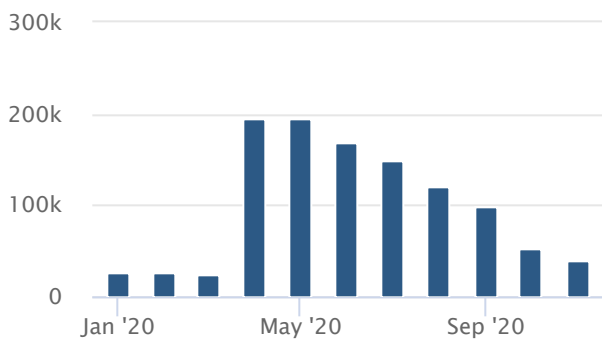

**Continued Claimant Characteristics - Monthly Dashboard**

Continued claims reflect the current number of insured unemployed workers filing for regular Unemployment Insurance (UI) benefits.

Areas

Oregon

Months

February 2020

**Continued UI Claims**

Workers Claiming Unemployment Benefits

Oregon, January 2020 - November 2020

source: U.S. Bureau of Labor Statistics, Oregon Employment Department