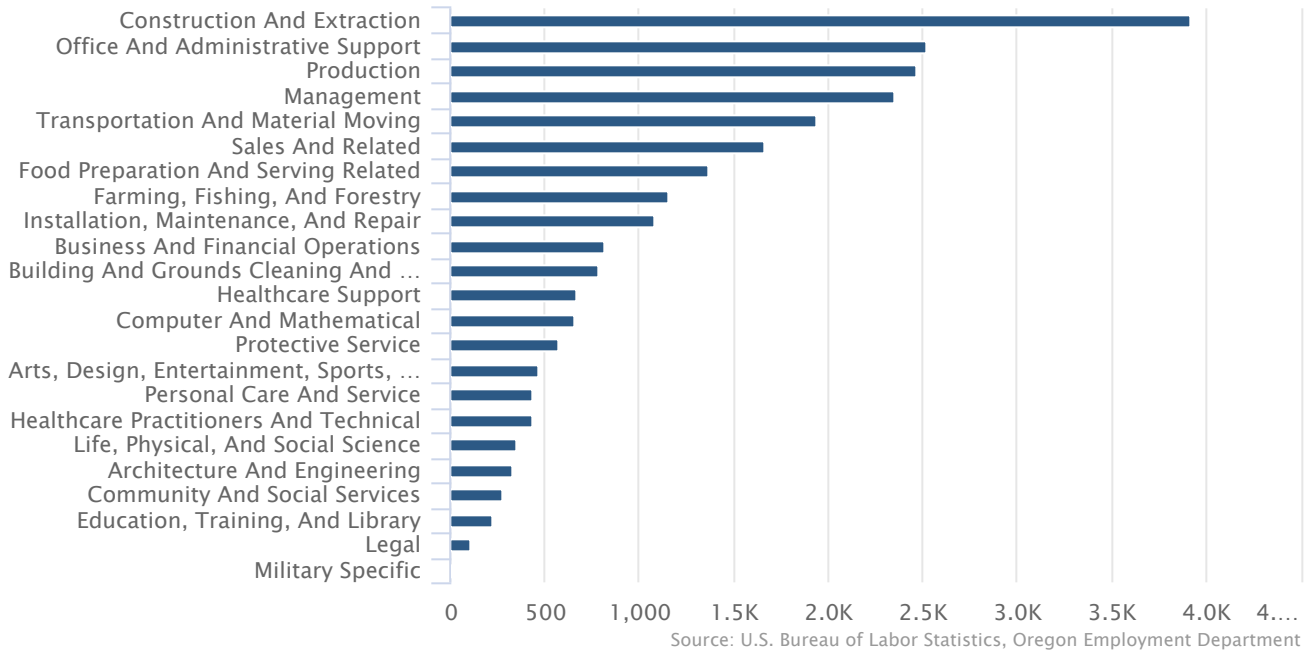

COVID-19

Continued UI Claims by Occupation
Workers Claiming Unemployment Benefits

Oregon, February 2020

Press Releases

[Employment in Oregon](#)

[Weekly New Unemployment Insurance Claims](#)

[Weekly New Unemployment Insurance Claims - May 14, 2020](#)

Publications

[2018 Oregon Self Employment](#)

[Characteristics of Oregon Unemployment Insurance Initial Claimants](#)