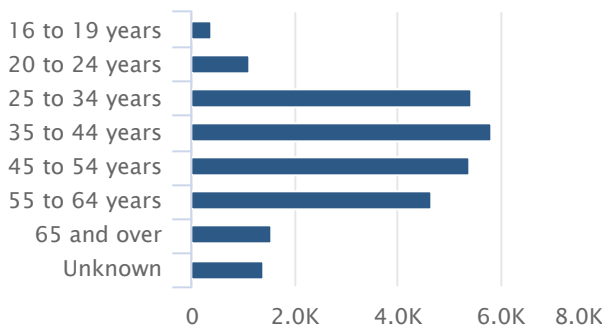

**Continued Claimant Characteristics - Monthly Dashboard**

Continued claims reflect the current number of insured unemployed workers filing for regular Unemployment Insurance (UI) benefits.

Areas

Oregon

Months

February 2020

**Continued UI Claims**

Workers Claiming Unemployment Benefits

Oregon, January 2020 - November 2020

source: U.S. Bureau of Labor Statistics, Oregon Employment Department

### COVID-19 Continued UI Claims by Race Workers Claiming Unemployment Benefits

Oregon, February 2020

Source: U.S. Bureau of Labor Statistics, Oregon Employment Department

### Continued UI Claims by Age Group Workers Claiming Unemployment Benefits

Oregon, February 2020

Source: U.S. Bureau of Labor Statistics, Oregon Employment Department