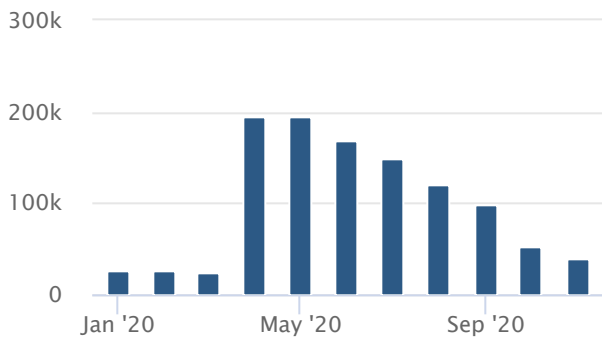

Continued Claimant Characteristics - Monthly Dashboard

Continued claims reflect the current number of insured unemployed workers filing for regular Unemployment Insurance (UI) benefits.

Areas

Months

Continued UI Claims

Workers Claiming Unemployment Benefits

Oregon, January 2020 - November 2020

source: U.S. Bureau of Labor Statistics, Oregon Employment Department

Continued UI Claims by Race Workers Claiming Unemployment Benefits

Oregon, June 2020

Source: U.S. Bureau of Labor Statistics, Oregon Employment Department

Continued UI Claims by Age Group Workers Claiming Unemployment Benefits

Oregon, June 2020

Source: U.S. Bureau of Labor Statistics, Oregon Employment Department