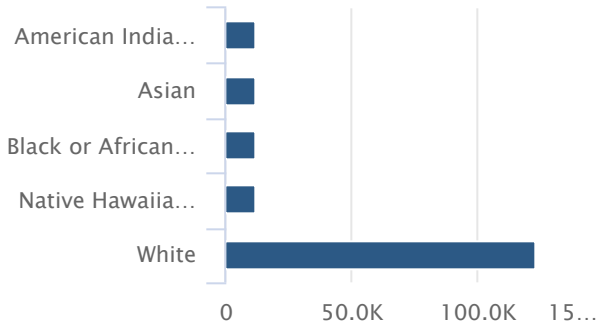

Continued Claimant Characteristics - Monthly Dashboard

Continued claims reflect the current number of insured unemployed workers filing for regular Unemployment Insurance (UI) benefits.

Areas

Months

Continued UI Claims

Workers Claiming Unemployment Benefits

Oregon, January 2020 - November 2020

source: U.S. Bureau of Labor Statistics, Oregon Employment Department

Continued UI Claims by Race Workers Claiming Unemployment Benefits

Oregon, June 2020

Source: U.S. Bureau of Labor Statistics, Oregon Employment Department

Continued UI Claims by Age Group Workers Claiming Unemployment Benefits

Oregon, June 2020

Source: U.S. Bureau of Labor Statistics, Oregon Employment Department