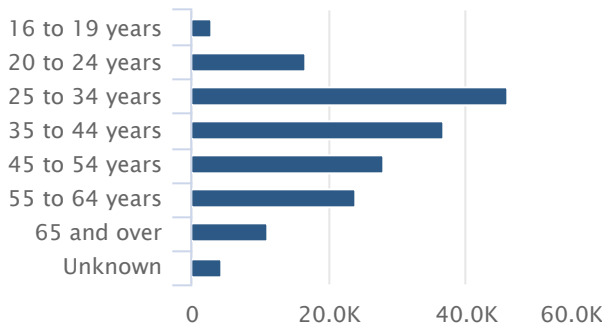

Continued Claimant Characteristics - Monthly Dashboard

Continued claims reflect the current number of insured unemployed workers filing for regular Unemployment Insurance (UI) benefits.

Areas

Months

Continued UI Claims

Workers Claiming Unemployment Benefits

Oregon, January 2020 - November 2020

source: U.S. Bureau of Labor Statistics, Oregon Employment Department

Continued UI Claims by Race Workers Claiming Unemployment Benefits

Oregon, June 2020

Source: U.S. Bureau of Labor Statistics, Oregon Employment Department

Continued UI Claims by Age Group Workers Claiming Unemployment Benefits

Oregon, June 2020

Source: U.S. Bureau of Labor Statistics, Oregon Employment Department