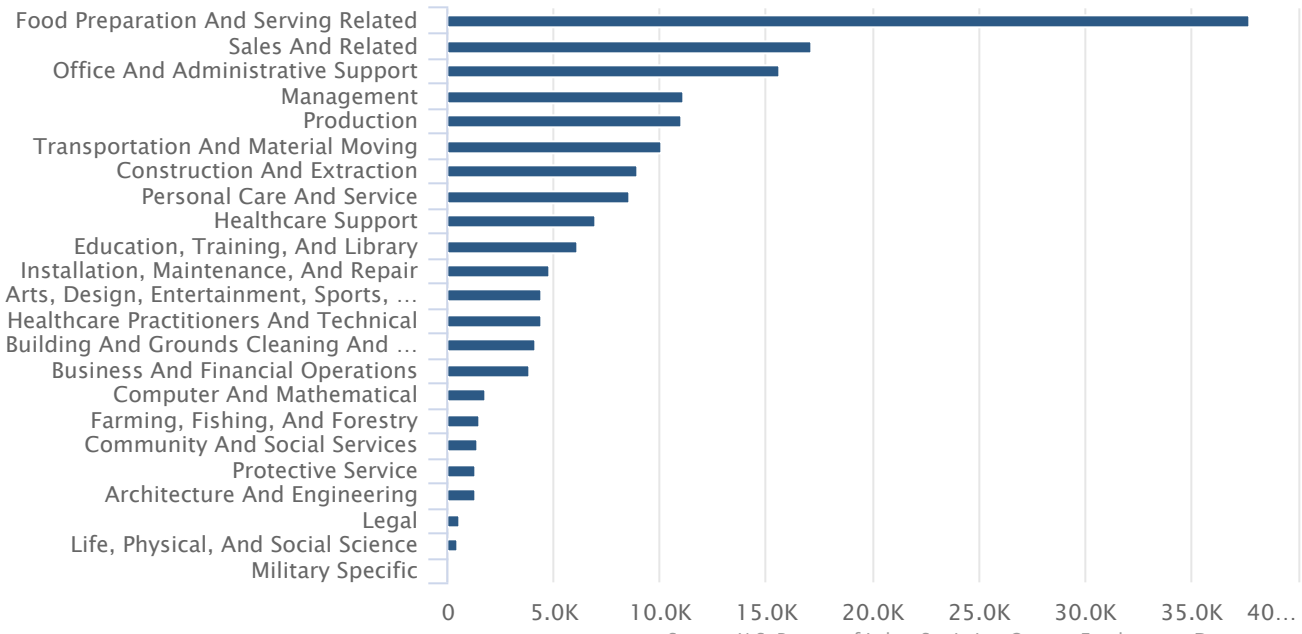

COVID-19

Continued UI Claims by Occupation
Workers Claiming Unemployment Benefits

Oregon, June 2020

Source: U.S. Bureau of Labor Statistics, Oregon Employment Department

Press Releases

[Employment in Oregon](#)

[Weekly New Unemployment Insurance Claims](#)

[Weekly New Unemployment Insurance Claims - May 14, 2020](#)

Publications

[2018 Oregon Self Employment](#)

[Characteristics of Oregon Unemployment Insurance Initial Claimants](#)