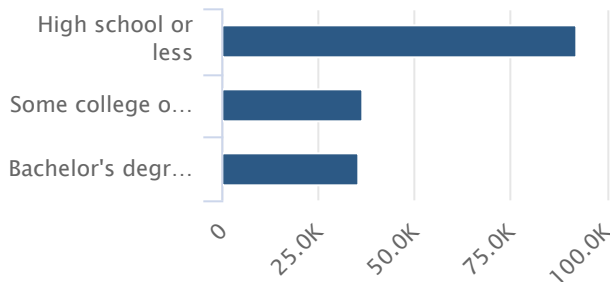

Oregon, June 2020

Source: U.S. Bureau of Labor Statistics, Oregon Employment Department

Continued UI Claims by Age Group Workers Claiming Unemployment Benefits

Oregon, June 2020

Source: U.S. Bureau of Labor Statistics, Oregon Employment Department

Continued UI Claims by Ethnicity Workers Claiming Unemployment Benefits

Oregon, June 2020

Source: U.S. Bureau of Labor Statistics, Oregon Employment Department

COVID-19 Continued UI Claims by Gender

Workers Claiming Unemployment Benefits

Oregon, June 2020

Source: U.S. Bureau of Labor Statistics, Oregon Employment Department

Continued UI Claims by Education Level

Workers Claiming Unemployment Benefits

Oregon, June 2020

Source: U.S. Bureau of Labor Statistics, Oregon Employment Department

Continued UI Claims by Industry

Workers Claiming Unemployment Benefits

Oregon, June 2020

Source: U.S. Bureau of Labor Statistics, Oregon Employment Department

COVID-19

Continued UI Claims by Occupation
Workers Claiming Unemployment Benefits