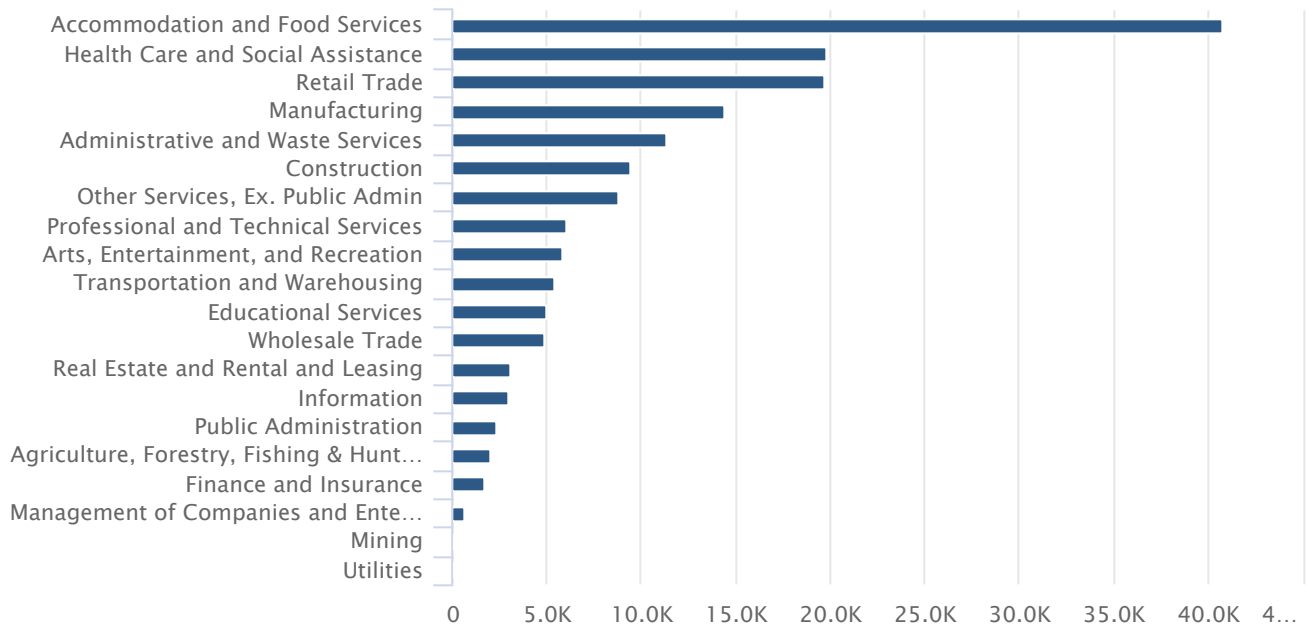

Oregon, June 2020

Source: U.S. Bureau of Labor Statistics, Oregon Employment Department

Continued UI Claims by Education Level

Workers Claiming Unemployment Benefits

Oregon, June 2020

Source: U.S. Bureau of Labor Statistics, Oregon Employment Department

Continued UI Claims by Industry

Workers Claiming Unemployment Benefits

Oregon, June 2020

Source: U.S. Bureau of Labor Statistics, Oregon Employment Department

COVID-19

Continued UI Claims by Occupation
Workers Claiming Unemployment Benefits