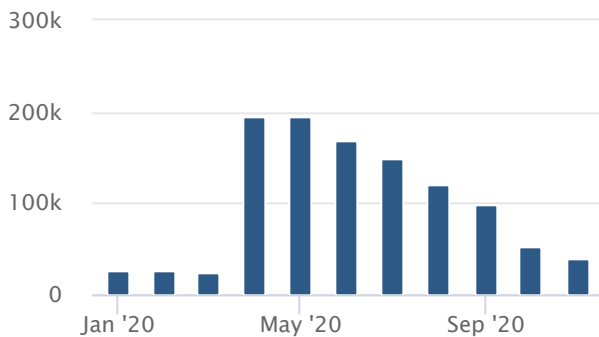

### Continued Claimant Characteristics - Monthly Dashboard

Continued claims reflect the current number of insured unemployed workers filing for regular Unemployment Insurance (UI) benefits.

Areas

Months

#### Continued UI Claims

Workers Claiming Unemployment Benefits

Oregon, January 2020 - November 2020

source: U.S. Bureau of Labor Statistics, Oregon Employment Department