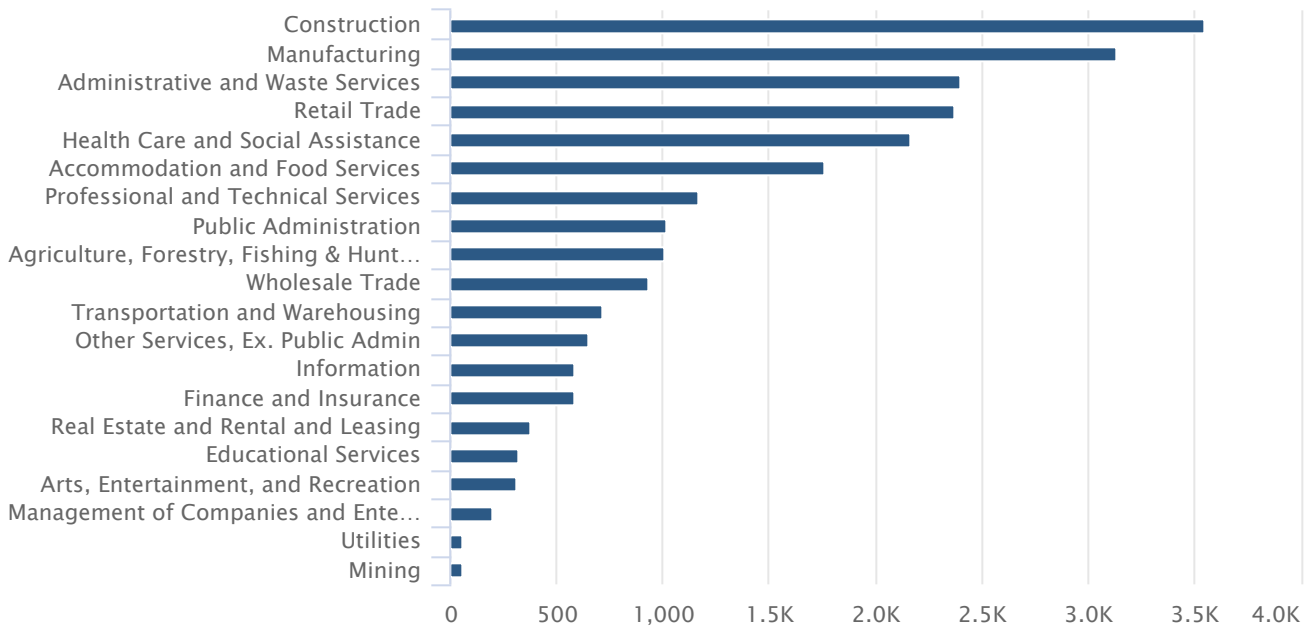

### Continued UI Claims by Education Level

Workers Claiming Unemployment Benefits

Oregon, March 2020

Source: U.S. Bureau of Labor Statistics, Oregon Employment Department

### Continued UI Claims by Industry

Workers Claiming Unemployment Benefits

Oregon, March 2020

Source: U.S. Bureau of Labor Statistics, Oregon Employment Department

COVID-19

Continued UI Claims by Occupation  
Workers Claiming Unemployment Benefits