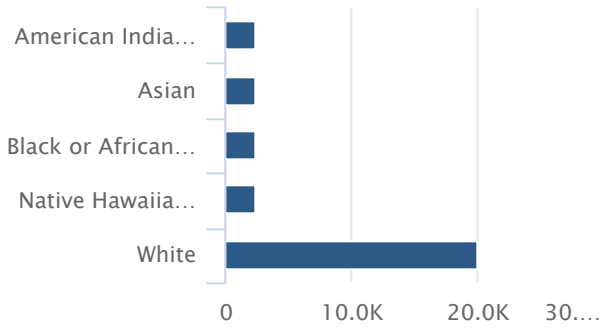

### Continued Claimant Characteristics - Monthly Dashboard

Continued claims reflect the current number of insured unemployed workers filing for regular Unemployment Insurance (UI) benefits.

Areas

Months

#### Continued UI Claims

Workers Claiming Unemployment Benefits

Oregon, January 2020 - November 2020

source: U.S. Bureau of Labor Statistics, Oregon Employment Department

### Continued UI Claims by Race

Workers Claiming Unemployment Benefits

Oregon, March 2020

Source: U.S. Bureau of Labor Statistics, Oregon Employment Department