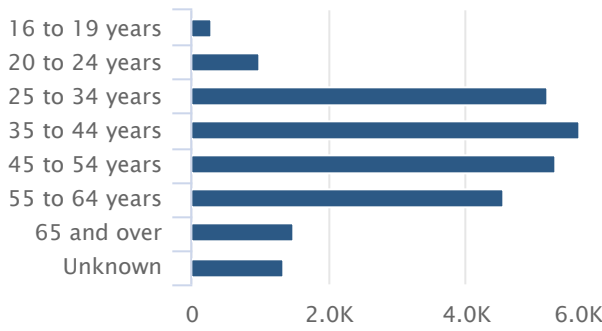

#### Continued UI Claims

Workers Claiming Unemployment Benefits

Oregon, January 2020 - November 2020

source: U.S. Bureau of Labor Statistics, Oregon Employment Department

### Continued UI Claims by Race

Workers Claiming Unemployment Benefits

Oregon, March 2020

Source: U.S. Bureau of Labor Statistics, Oregon Employment Department

### Continued UI Claims by Age Group

Workers Claiming Unemployment Benefits

Oregon, March 2020

Source: U.S. Bureau of Labor Statistics, Oregon Employment Department