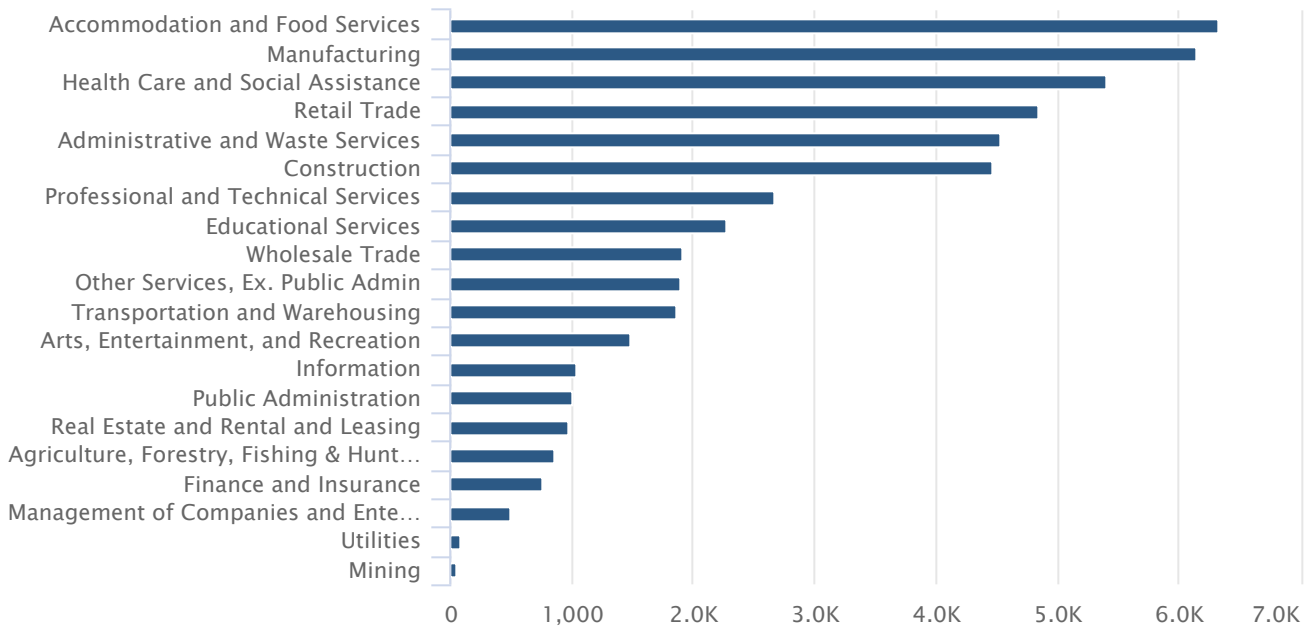

Oregon, October 2020

Source: U.S. Bureau of Labor Statistics, Oregon Employment Department

Continued UI Claims by Education Level

Workers Claiming Unemployment Benefits

Oregon, October 2020

Source: U.S. Bureau of Labor Statistics, Oregon Employment Department

Continued UI Claims by Industry

Workers Claiming Unemployment Benefits

Oregon, October 2020

Source: U.S. Bureau of Labor Statistics, Oregon Employment Department

COVID-19

Continued UI Claims by Occupation
Workers Claiming Unemployment Benefits