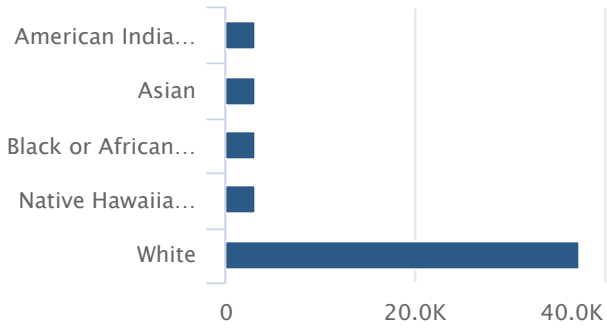

Continued Claimant Characteristics - Monthly Dashboard

Continued claims reflect the current number of insured unemployed workers filing for regular Unemployment Insurance (UI) benefits.

Areas

Months

Continued UI Claims

Workers Claiming Unemployment Benefits

Oregon, January 2020 - November 2020

source: U.S. Bureau of Labor Statistics, Oregon Employment Department

Continued UI Claims by Race Workers Claiming Unemployment Benefits

Oregon, October 2020

Source: U.S. Bureau of Labor Statistics, Oregon Employment Department

Continued UI Claims by Age Group Workers Claiming Unemployment Benefits

Oregon, October 2020

Source: U.S. Bureau of Labor Statistics, Oregon Employment Department