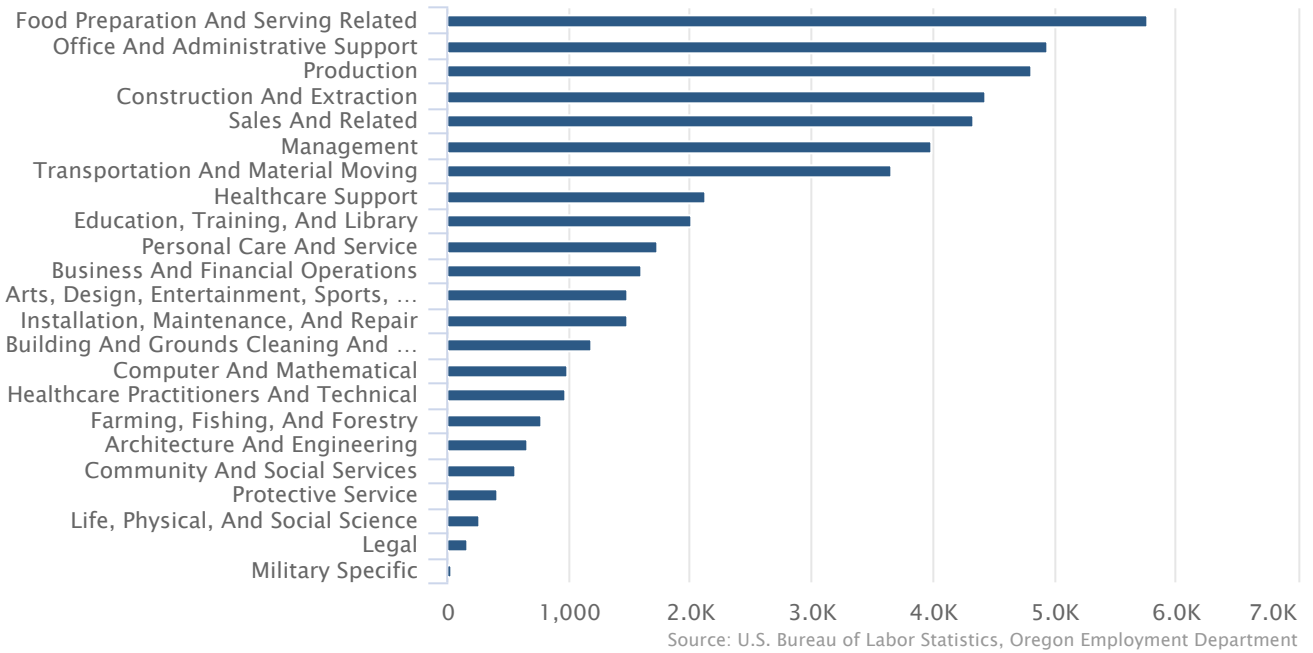

COVID-19

Continued UI Claims by Occupation
Workers Claiming Unemployment Benefits

Oregon, October 2020

Press Releases

[Employment in Oregon](#)

[Weekly New Unemployment Insurance Claims](#)

[Weekly New Unemployment Insurance Claims - May 14, 2020](#)

Publications

[2018 Oregon Self Employment](#)

[Characteristics of Oregon Unemployment Insurance Initial Claimants](#)