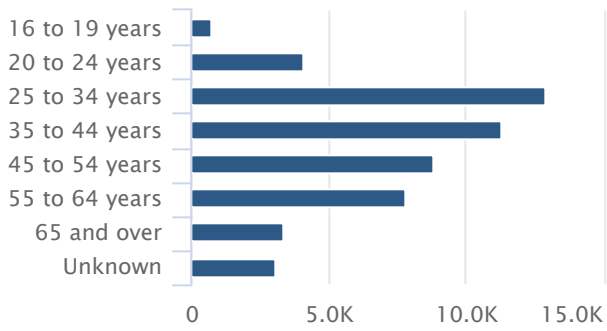

Continued Claimant Characteristics - Monthly Dashboard

Continued claims reflect the current number of insured unemployed workers filing for regular Unemployment Insurance (UI) benefits.

Areas

Months

Continued UI Claims

Workers Claiming Unemployment Benefits

Oregon, January 2020 - November 2020

source: U.S. Bureau of Labor Statistics, Oregon Employment Department

Continued UI Claims by Race Workers Claiming Unemployment Benefits

Oregon, October 2020

Source: U.S. Bureau of Labor Statistics, Oregon Employment Department

Continued UI Claims by Age Group Workers Claiming Unemployment Benefits

Oregon, October 2020

Source: U.S. Bureau of Labor Statistics, Oregon Employment Department