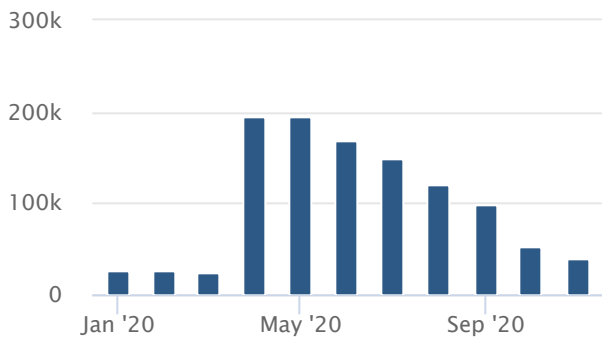

Continued Claimant Characteristics - Monthly Dashboard

Continued claims reflect the current number of insured unemployed workers filing for regular Unemployment Insurance (UI) benefits.

Areas

Months

Continued UI Claims

Workers Claiming Unemployment Benefits

Oregon, January 2020 - November 2020

source: U.S. Bureau of Labor Statistics, Oregon Employment Department

Continued UI Claims by Race Workers Claiming Unemployment Benefits

Oregon, October 2020

Source: U.S. Bureau of Labor Statistics, Oregon Employment Department

Continued UI Claims by Age Group Workers Claiming Unemployment Benefits

Oregon, October 2020

Source: U.S. Bureau of Labor Statistics, Oregon Employment Department