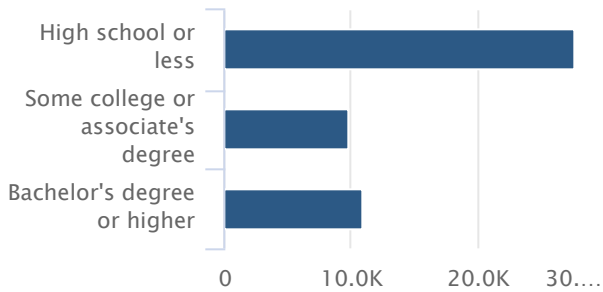

Continued UI Claims by Ethnicity Workers Claiming Unemployment Benefits

Oregon, October 2020

Source: U.S. Bureau of Labor Statistics, Oregon Employment Department

COVID-19 Continued UI Claims by Gender

Workers Claiming Unemployment Benefits

Oregon, October 2020

Source: U.S. Bureau of Labor Statistics, Oregon Employment Department

Continued UI Claims by Education Level

Workers Claiming Unemployment Benefits

Oregon, October 2020

Source: U.S. Bureau of Labor Statistics, Oregon Employment Department

Continued UI Claims by Industry

Workers Claiming Unemployment Benefits

Oregon, October 2020

Source: U.S. Bureau of Labor Statistics, Oregon Employment Department

COVID-19

Continued UI Claims by Occupation
Workers Claiming Unemployment Benefits