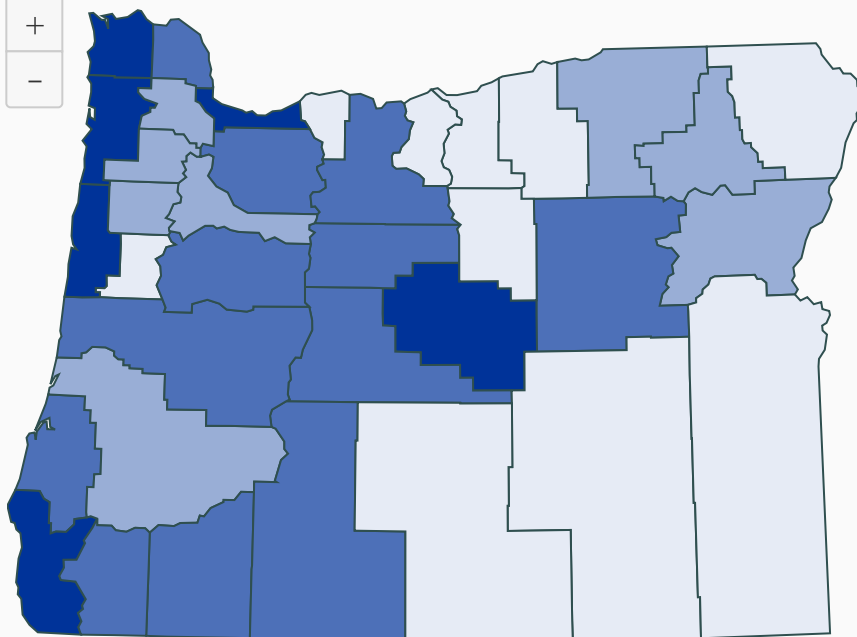

[Economic Data](#) [Fast Facts Dashboard](#)

Oregon Employment Change Since Peak

(February 2020 to January 2021)

No data to display

Oregon Employment Percent Change Since Peak

(February 2020 to January 2021)

No data to display

Oregon Employment Department, Current Employment Statist

Seasonally Adjusted Unemployment Rate, January 2021

Unemployment Rates (%)

- 5.1 or less
- 5.2 - 6.1
- 6.2 - 7.1
- 7.2 - 8.1

Oregon Employment Department, Local Area Unemployment Statist