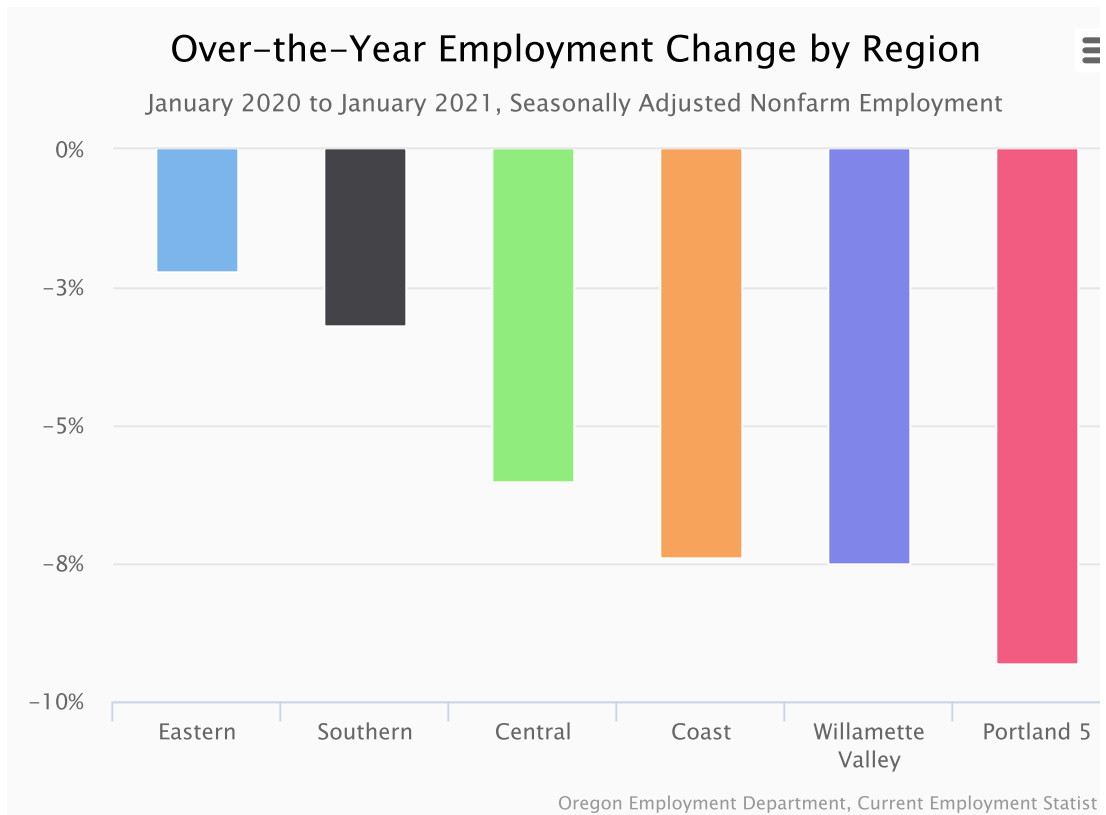

QualityInfo

- Jobs & Careers   Economic Data
- Business & Industry   Training & Education
- Local Areas   Publications
- Performance Measures   Press Release

Workforce & Economic Research

- About Us
- Contact Us

Follow Us

- Blog
- Twitter

Subscribe

To sign up for email notifications please enter your email address.