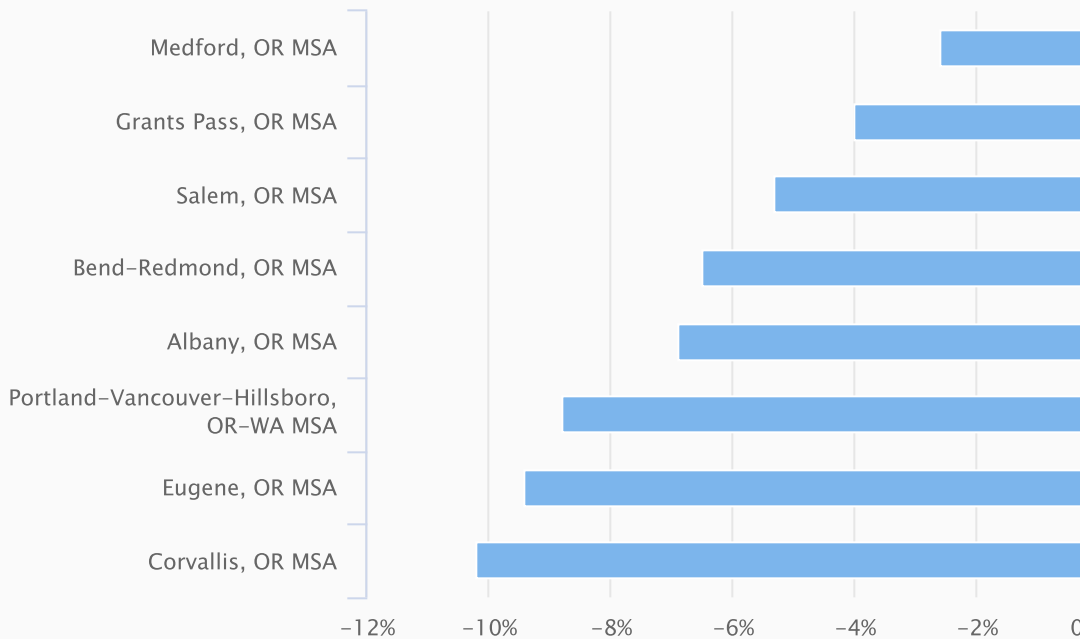

Unemployed Persons, Oregon Statewide

January 2011 to January 2021, Not Seasonally Adjusted

Oregon Employment Department, Local Area Unemployment Statist

Employment Change in Oregon's Metro Areas

January 2020 to January 2021, Seasonally Adjusted