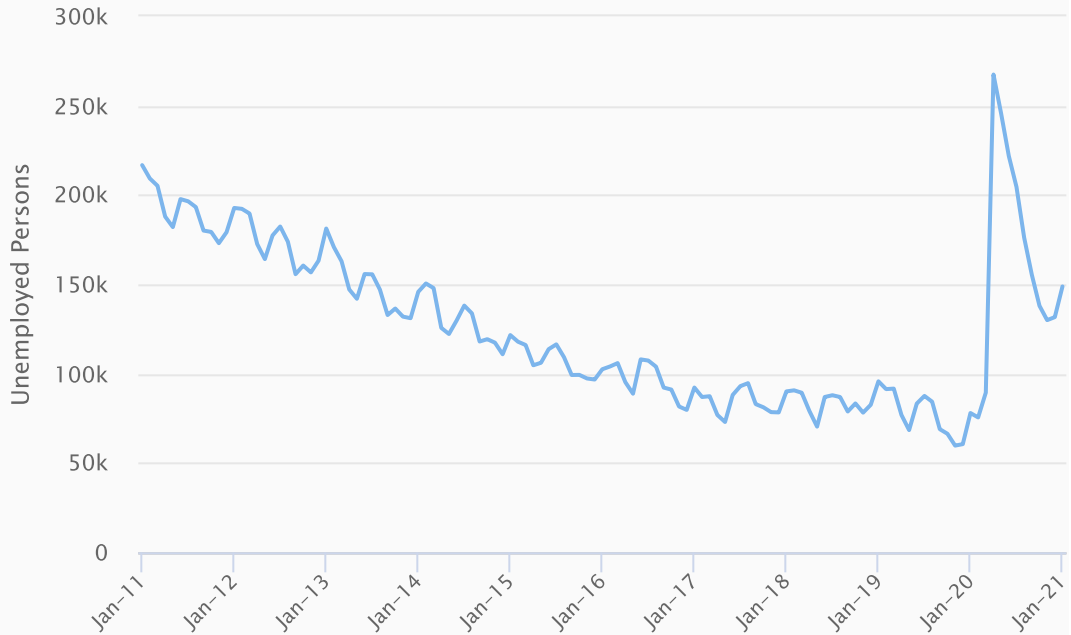

[Economic Data](#) [Fast Facts Dashboard](#)

Oregon Employment Change Since Peak

(February 2020 to January 2021)

No data to display

Oregon Employment Percent Change Since Peak

(February 2020 to January 2021)

No data to display

Oregon Employment Department, Current Employment Statist

Seasonally Adjusted Unemployment Rate, January 2021

Unemployment Rates (%)

- 5.1 or less
- 5.2 - 6.1
- 6.2 - 7.1
- 7.2 - 8.1

Oregon Employment Department, Local Area Unemployment Statist

Unemployed Persons, Oregon Statewide

January 2011 to January 2021, Not Seasonally Adjusted

Oregon Employment Department, Local Area Unemployment Statist

Employment Change in Oregon's Metro Areas

January 2020 to January 2021, Seasonally Adjusted