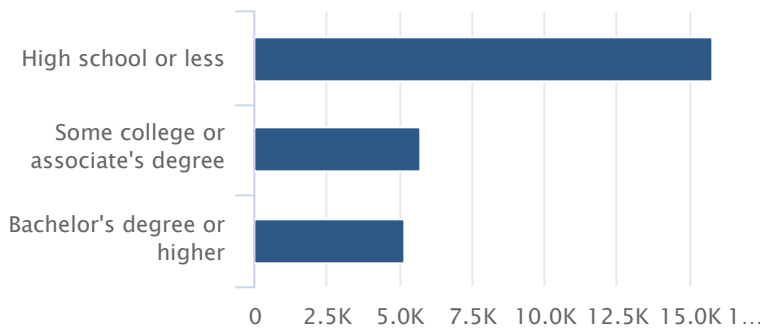

### Continued UI Claims by Age Group

Workers Claiming Unemployment Benefits

Oregon, August 2021

Source: U.S. Bureau of Labor Statistics, Oregon Employment Department

### Continued UI Claims by Ethnicity

Workers Claiming Unemployment Benefits

Oregon, August 2021

Source: U.S. Bureau of Labor Statistics, Oregon Employment Department

### Continued UI Claims by Gender COVID-19 Workers Claiming Unemployment Benefits

Oregon, August 2021

Source: U.S. Bureau of Labor Statistics, Oregon Employment Department

### Continued UI Claims by Education Level Workers Claiming Unemployment Benefits

Oregon, August 2021

Source: U.S. Bureau of Labor Statistics, Oregon Employment Department