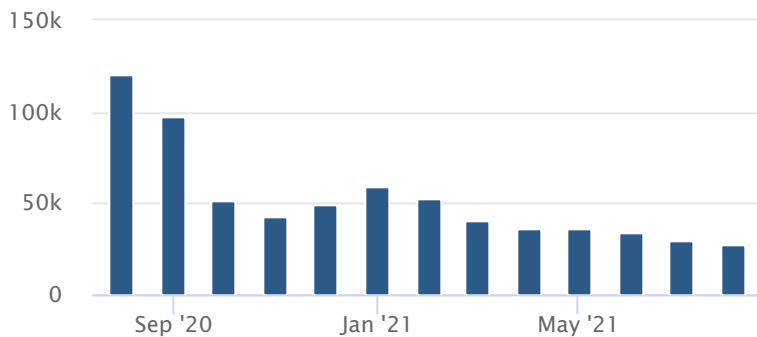

### Continued Claimant Characteristics - Monthly Dashboard

Continued claims reflect the current number of insured unemployed workers filing for regular Unemployment Insurance (UI) benefits.

Areas

Months

#### Continued UI Claims

Workers Claiming Unemployment Benefits

Oregon, August 2020 - August 2021

Source: U.S. Bureau of Labor Statistics, Oregon Employment Department