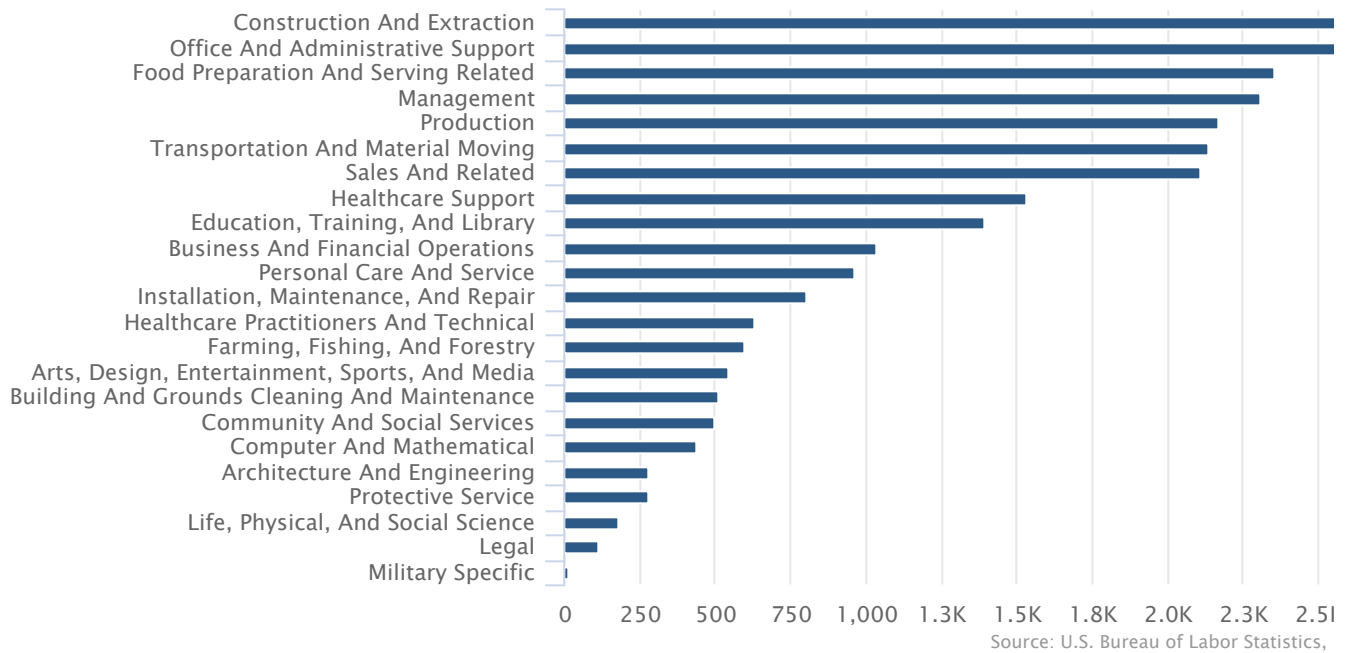

COVID-19 Workers Claiming UI Benefits by Occupation

Workers Claiming Unemployment Benefits

Oregon, August 2021

Press Releases

[Employment in Oregon](#)

[Weekly New Unemployment Insurance Claims](#)

[Weekly New Unemployment Insurance Claims - May 14, 2020](#)

Publications

[2018 Oregon Self Employment](#)

[Characteristics of Oregon Unemployment Insurance Initial Claimants](#)