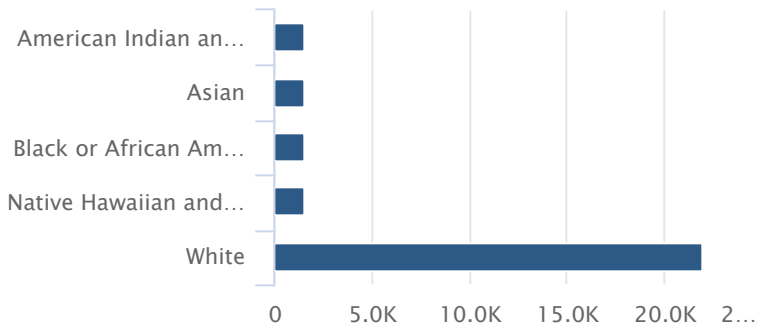

### Continued Claimant Characteristics - Monthly Dashboard

Continued claims reflect the current number of insured unemployed workers filing for regular Unemployment Insurance (UI) benefits.

Areas

Months

#### Continued UI Claims

Workers Claiming Unemployment Benefits

Oregon, August 2020 - August 2021

Source: U.S. Bureau of Labor Statistics, Oregon Employment Department

### Continued UI Claims by Race

Workers Claiming Unemployment Benefits

Oregon, August 2021

Source: U.S. Bureau of Labor Statistics, Oregon Employment Department