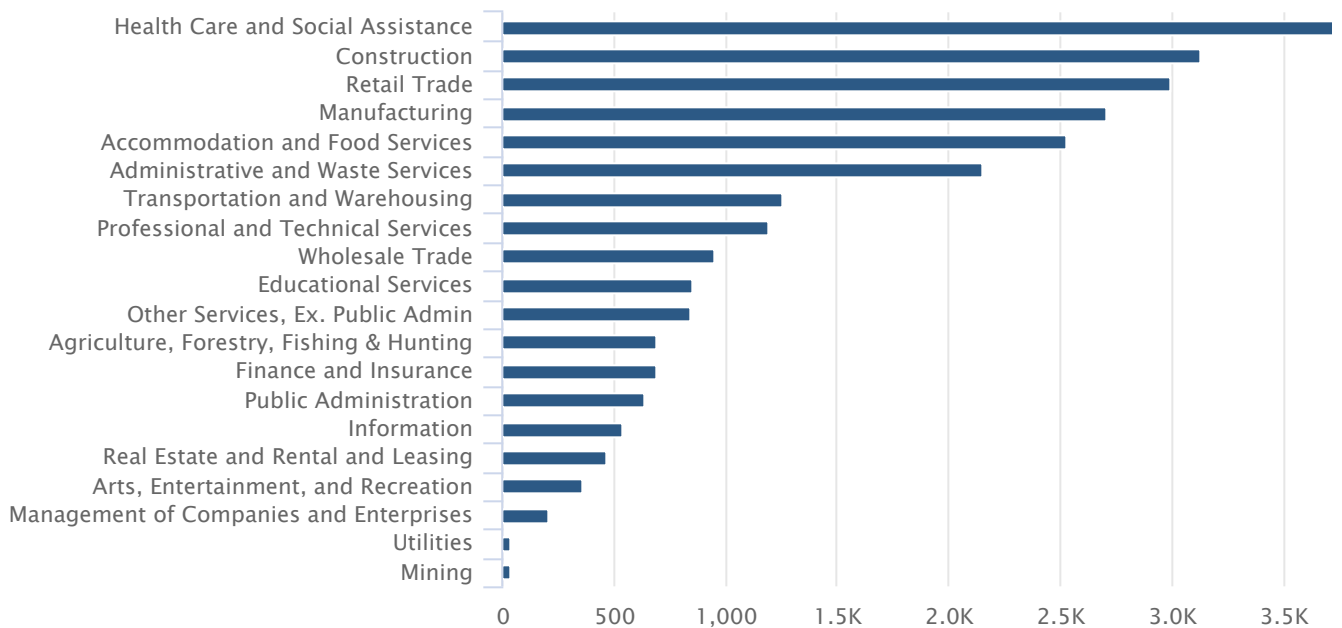

### Continued UI Claims by Gender COVID-19 Workers Claiming Unemployment Benefits

Oregon, August 2021

Source: U.S. Bureau of Labor Statistics, Oregon Employment Department

### Continued UI Claims by Education Level Workers Claiming Unemployment Benefits

Oregon, August 2021

Source: U.S. Bureau of Labor Statistics, Oregon Employment Department

### Continued UI Claims by Industry Workers Claiming Unemployment Benefits

Oregon, August 2021

Source: U.S. Bureau of Labor Statistics,