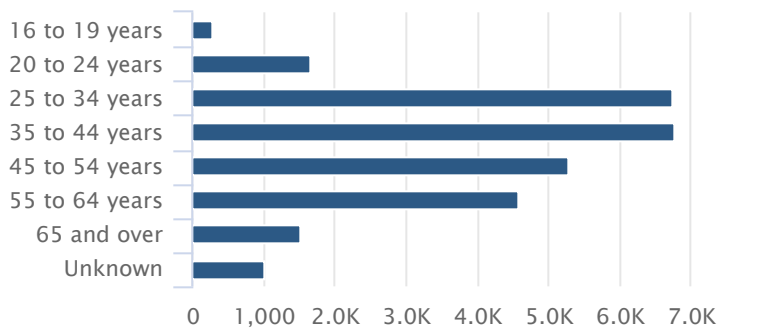

#### Continued UI Claims

Workers Claiming Unemployment Benefits

Oregon, August 2020 - August 2021

Source: U.S. Bureau of Labor Statistics, Oregon Employment Department

### Continued UI Claims by Race

Workers Claiming Unemployment Benefits

Oregon, August 2021

Source: U.S. Bureau of Labor Statistics, Oregon Employment Department

### Continued UI Claims by Age Group

Workers Claiming Unemployment Benefits

Oregon, August 2021

Source: U.S. Bureau of Labor Statistics, Oregon Employment Department