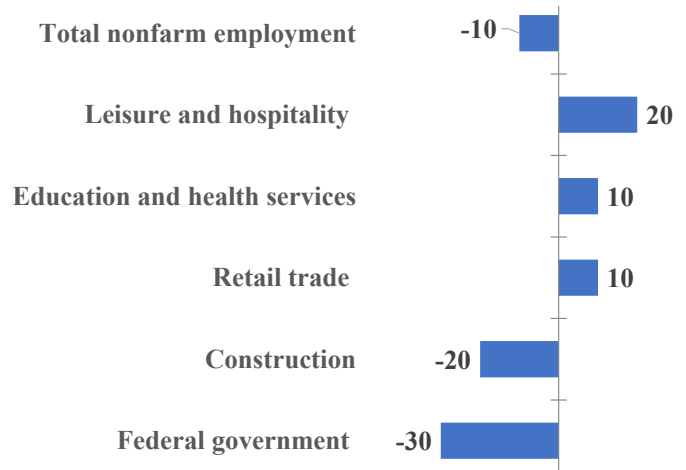

Lake County

Polly Farrimond, Workforce Analyst/Economist
Jackson, Josephine, Klamath, Lake, Douglas, Coos and Curry Counties
polly.a.farrimond@employ.oregon.gov 541-414-5325

Follow our blog: oregonemployment.blogspot.com
Twitter: twitter.com/OED_Research
Website: qualityinfo.org