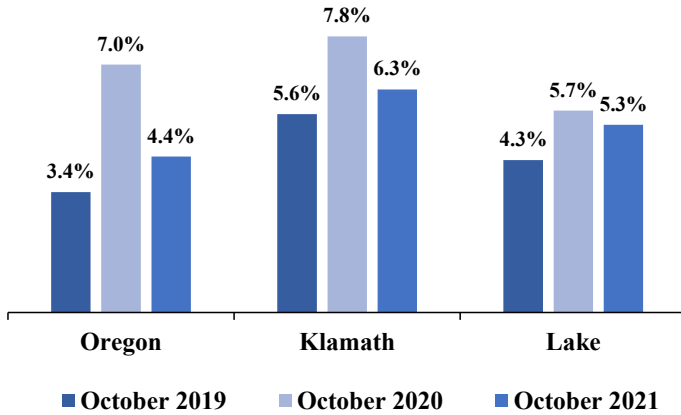

Klamath & Lake Counties

November 2021 Edition

Statewide and Local Unemployment Rates (Seasonally adjusted)

Source: Oregon Employment Department, Local Area Unemployment Statistics

Selected Industry Gains and Losses (Over-the-year net employment change)

Source: Oregon Employment Department, Current Employment Estimates

Klamath County

Table of the Month Annual Average Wages Adjusted for Inflation

Source: Oregon Employment Department

Area	2010	2020	2020 Change
Oregon	\$49,005	\$59,927	\$10,922
Jackson County	\$40,417	\$48,106	\$7,689
Coos County	\$37,338	\$43,445	\$6,107
Lake County	\$38,014	\$43,781	\$5,767
Douglas County	\$39,578	\$44,929	\$5,351
Josephine County	\$36,900	\$41,622	\$4,722
Curry County	\$35,338	\$39,434	\$4,096
Klamath County	\$39,153	\$42,995	\$3,842

The table of the month is from an [article](#) written by Erik Knoder, a Regional Economist in the Research Department of the Oregon Employment Department.

Wages are increasing in 2021, but inflation is increasing more rapidly for many workers. All of the Oregon counties saw an increase in inflation-adjusted wages between 2010 and 2020. Overall, Oregon had an increase in annual average wage of \$10,922 after adjusting for inflation. Most of this was driven by the wage data from the Portland Metro area. One cause of the large increases in average wages is the loss of lower wage jobs during the pandemic, including the leisure and hospitality industry. Klamath County added jobs but lost jobs in manufacturing, finance, and professional business services. We are seeing that employers are recovering more lower wage jobs that can drive wages down. Time will tell as we continue our pandemic recovery how wage growth will be impacted over the long run.