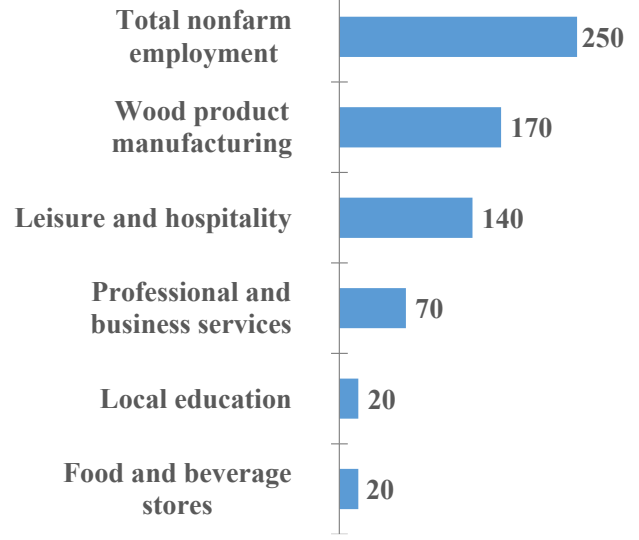

Klamath & Lake Counties

November 2021 Edition

Statewide and Local Unemployment Rates (Seasonally adjusted)

Source: Oregon Employment Department, Local Area Unemployment Statistics

Selected Industry Gains and Losses (Over-the-year net employment change)

Source: Oregon Employment Department, Current Employment Estimates

Klamath County

Table of the Month Annual Average Wages Adjusted for Inflation

Source: Oregon Employment Department

Area	2010	2020	2020 Change
Oregon	\$49,005	\$59,927	\$10,922
Jackson County	\$40,417	\$48,106	\$7,689
Coos County	\$37,338	\$43,445	\$6,107
Lake County	\$38,014	\$43,781	\$5,767
Douglas County	\$39,578	\$44,929	\$5,351
Josephine County	\$36,900	\$41,622	\$4,722
Curry County	\$35,338	\$39,434	\$4,096
Klamath County	\$39,153	\$42,995	\$3,842

The table of the month is from an [article](#) written by Erik Knoder, a Regional Economist in the Research Department of the Oregon Employment Department.

Wages are increasing in 2021, but inflation is increasing more rapidly for many workers. All of the Oregon counties saw an increase in inflation-adjusted wages between 2010 and 2020. Overall, Oregon had an increase in annual average wage of \$10,922 after adjusting for inflation. Most of this was driven by the wage data from the Portland Metro area. One cause of the large increases in average wages is the loss of lower wage jobs during the pandemic, including the leisure and hospitality industry. Klamath County added jobs but lost jobs in manufacturing, finance, and professional business services. We are seeing that employers are recovering more lower wage jobs that can drive wages down. Time will tell as we continue our pandemic recovery how wage growth will be impacted over the long run.