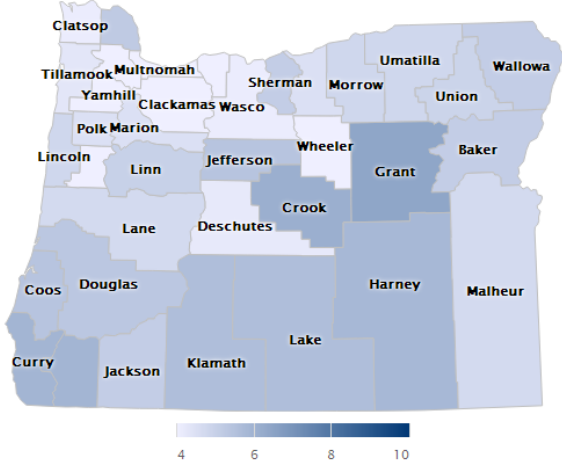

**Workforce and Economic Research Fast Facts**

Unemployment Rate by Oregon County

Seasonally Adjusted Unemployment Rate, Aug. 2017

Oregon Employment Department, Local Area Unemployment Statistics

Unemployed Persons, Oregon Statewide

Aug. 2007 to Aug. 2017, Not Seasonally Adjusted

Oregon Employment Department, Local Area Unemployment Statistics

Fastest and Slowest Growth Industries in Oregon

Aug. 2016 to Aug. 2017, Seasonally Adjusted