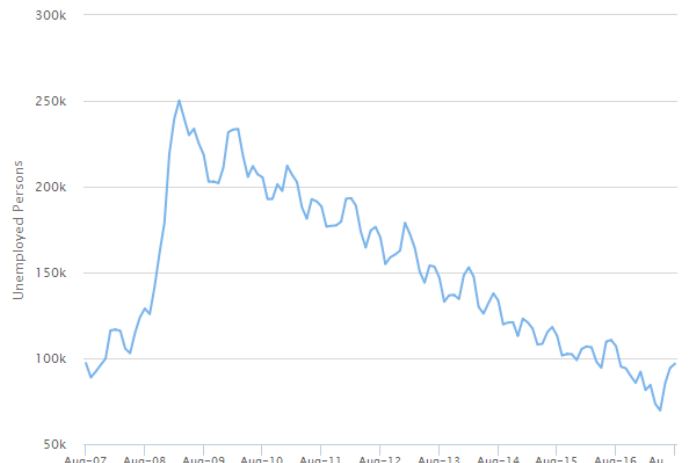

**Workforce and Economic Research Fast Facts**

Unemployment Rate by Oregon County

Seasonally Adjusted Unemployment Rate, Aug. 2017

Oregon Employment Department, Local Area Unemployment Statistics

Unemployed Persons, Oregon Statewide

Aug. 2007 to Aug. 2017, Not Seasonally Adjusted

Oregon Employment Department, Local Area Unemployment Statistics

Fastest and Slowest Growth Industries in Oregon

Aug. 2016 to Aug. 2017, Seasonally Adjusted