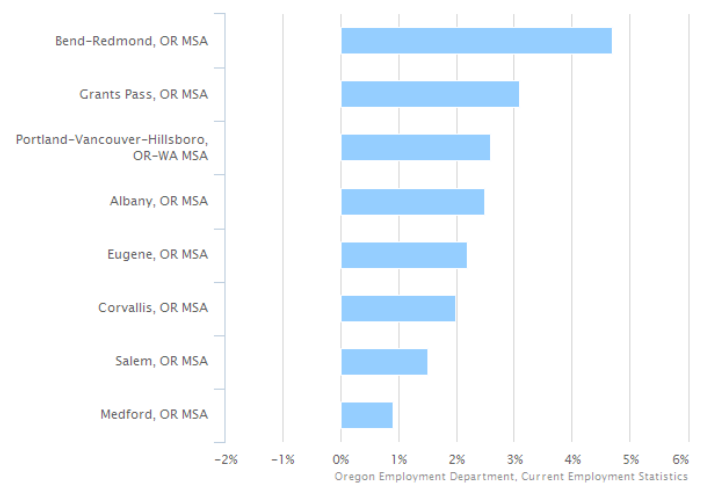

Employment Growth in Oregon's Metro Areas

Oregon Employment Department, Current Employment Statistics