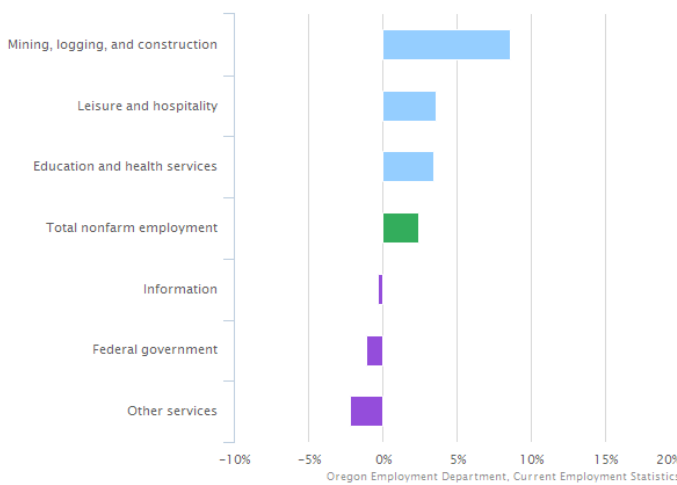

**Workforce and Economic Research Fast Facts**

Unemployment Rate by Oregon County

Seasonally Adjusted Unemployment Rate, Aug. 2017

Oregon Employment Department, Local Area Unemployment Statistics

Unemployed Persons, Oregon Statewide

Aug. 2007 to Aug. 2017, Not Seasonally Adjusted

Oregon Employment Department, Local Area Unemployment Statistics

Fastest and Slowest Growth Industries in Oregon

Aug. 2016 to Aug. 2017, Seasonally Adjusted