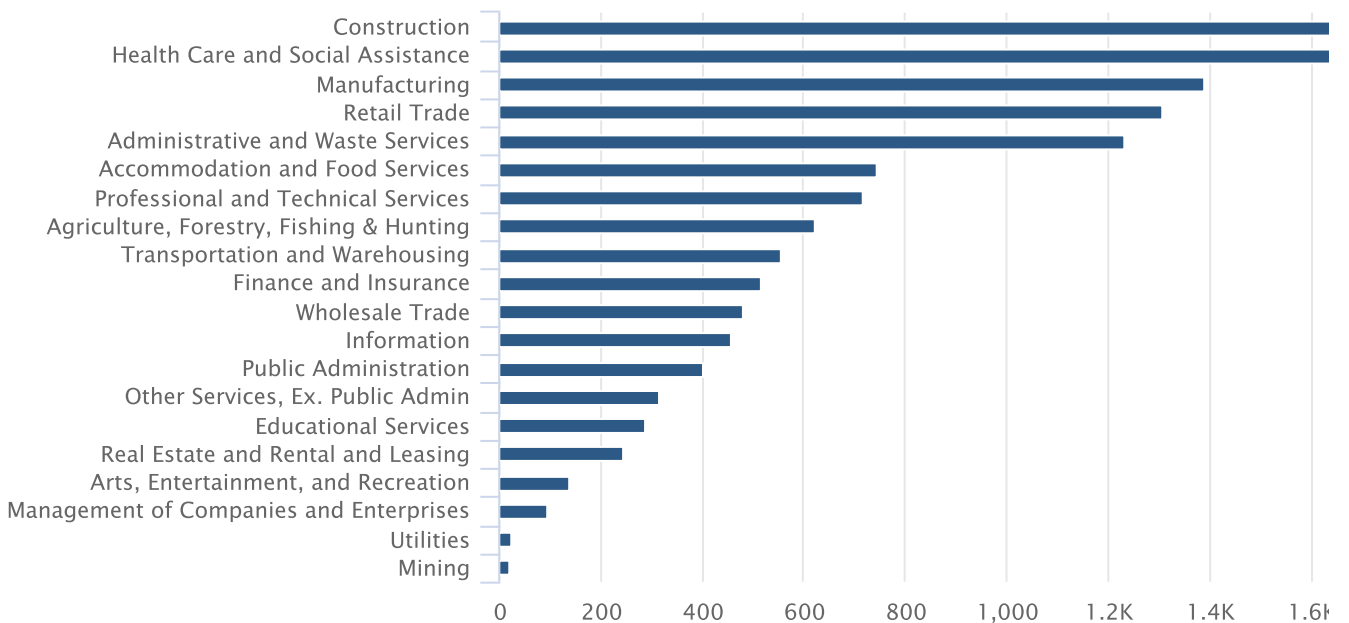

Continued UI Claims by Ethnicity

Workers Claiming Unemployment Benefits

Oregon, June 2022

Source: U.S. Bureau of Labor Statistics, Oregon Employment Department

Continued UI Claims by Gender

Workers Claiming Unemployment Benefits

Oregon, June 2022

Source: U.S. Bureau of Labor Statistics, Oregon Employment Department

Continued UI Claims by Education Level

Workers Claiming Unemployment Benefits

Oregon, June 2022

Source: U.S. Bureau of Labor Statistics, Oregon Employment Department

Continued UI Claims by Industry

Workers Claiming Unemployment Benefits

Oregon, June 2022

Source: U.S. Bureau of Labor Statistics,

Continued UI Claims by Occupation

Workers Claiming Unemployment Benefits

Oregon, June 2022