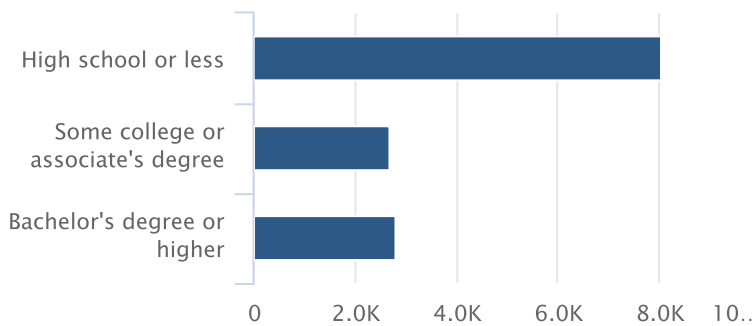

Oregon, June 2022

Source: U.S. Bureau of Labor Statistics, Oregon Employment Department

Continued UI Claims by Age Group

Workers Claiming Unemployment Benefits

Oregon, June 2022

Source: U.S. Bureau of Labor Statistics, Oregon Employment Department

Continued UI Claims by Ethnicity

Workers Claiming Unemployment Benefits

Oregon, June 2022

Source: U.S. Bureau of Labor Statistics, Oregon Employment Department

Continued UI Claims by Gender

Workers Claiming Unemployment Benefits

Oregon, June 2022

Source: U.S. Bureau of Labor Statistics, Oregon Employment Department

Continued UI Claims by Education Level

Workers Claiming Unemployment Benefits

Oregon, June 2022

Source: U.S. Bureau of Labor Statistics, Oregon Employment Department

Continued UI Claims by Industry

Workers Claiming Unemployment Benefits

Oregon, June 2022

Source: U.S. Bureau of Labor Statistics,

Continued UI Claims by Occupation

Workers Claiming Unemployment Benefits

Oregon, June 2022