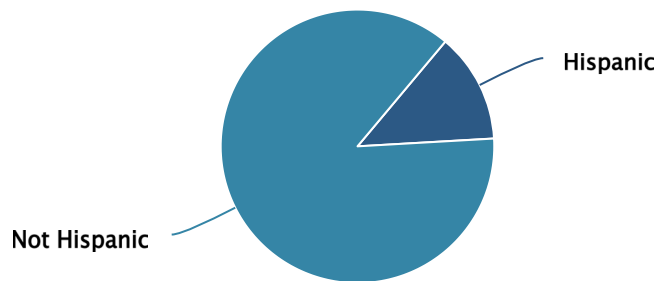

Areas

 ▲

Months

 ▲

Continued UI Claims
Workers Claiming Unemployment Benefits
Oregon, June 2021 – June 2022

Source: U.S. Bureau of Labor Statistics, Oregon Employment Department

Continued UI Claims by Race

Workers Claiming Unemployment Benefits

Oregon, June 2022

Source: U.S. Bureau of Labor Statistics, Oregon Employment Department

Continued UI Claims by Age Group

Workers Claiming Unemployment Benefits

Oregon, June 2022

Source: U.S. Bureau of Labor Statistics, Oregon Employment Department

Continued UI Claims by Ethnicity

Workers Claiming Unemployment Benefits

Oregon, June 2022

Source: U.S. Bureau of Labor Statistics, Oregon Employment Department

Continued UI Claims by Gender

Workers Claiming Unemployment Benefits