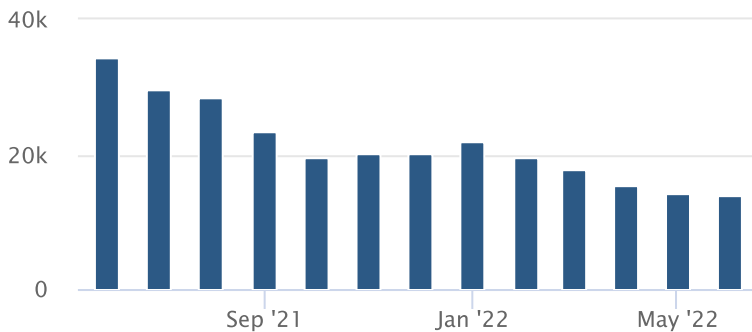

🔍

COVID-19

The Oregon Employment Department's [Unemployment Insurance website](#) has information about filing for benefits.

Continued Claimant Characteristics - Monthly Dashboard

Continued claims reflect the current number of insured unemployed workers filing for regular Unemployment Insurance (UI) benefits.

Areas

 ▲

Months

 ▲

Continued UI Claims
Workers Claiming Unemployment Benefits
Oregon, June 2021 – June 2022

Source: U.S. Bureau of Labor Statistics, Oregon Employment Department

Continued UI Claims by Race

Workers Claiming Unemployment Benefits

Oregon, June 2022

Source: U.S. Bureau of Labor Statistics, Oregon Employment Department

Continued UI Claims by Age Group

Workers Claiming Unemployment Benefits

Oregon, June 2022

Source: U.S. Bureau of Labor Statistics, Oregon Employment Department