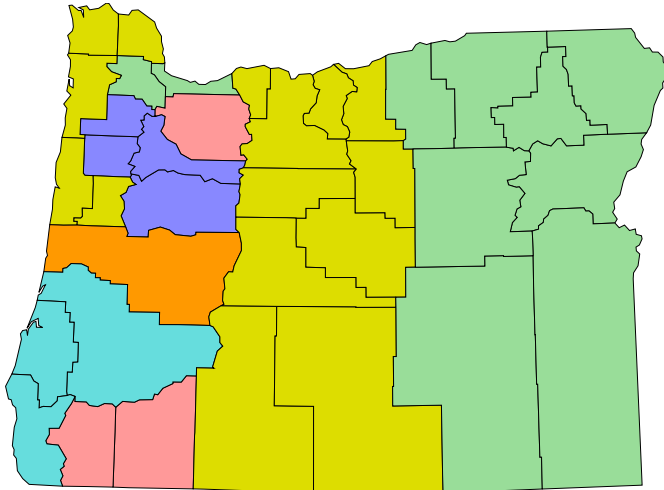

Local Areas

Click the map or select an area to view information about the local economy.

Select an area ▼

Biz News

Latest Items

Smarsh, a digital archiving software company in **Portland**, laid off an unspecified number of employees. *The Oregonian* 7/21/2022

The Annex, a bar, opened in **Gresham**. *The Outlook* 7/21/2022

Center for Addictions Triage and Treatment will open in **Beaverton** in 2024. *The Times* 7/21/2022

Ideal Option, an addiction treatment center, opened in **Salem**. *Salem Reporter* 7/21/2022

Skywater Fine Wines opened in **Hillsboro**. *The Oregonian* 7/21/2022

Kinnamon's, a bakery, opened in **Portland's** Pearl District. *Portland Business Journal* 7/20/2022

Happy Valley Food Hall opened. Vendors include Bibimbap PDX, Kamaaina Express, Kung Fu Tea, Musashi's, Two Zone Chicken, and Wheat Bay. *Eater Portland* 7/20/2022

The Governor's Cup Coffee Roasters in **downtown Salem** reopened after a 6-month closure. *Salem Eats* 7/20/2022

The Kitchen on Court Street in **downtown Salem** reopened after a 10-month closure. *Salem Eats* 7/20/2022

7/20/2022