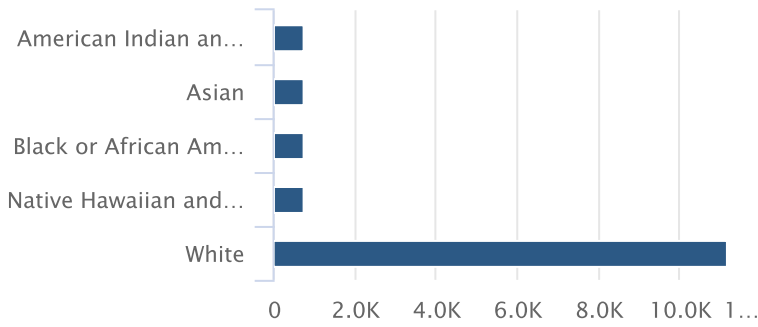

🔍

COVID-19

The Oregon Employment Department's [Unemployment Insurance website](#) has information about filing for benefits.

Continued Claimant Characteristics - Monthly Dashboard

Continued claims reflect the current number of insured unemployed workers filing for regular Unemployment Insurance (UI) benefits.

Areas

 ▲

Months

 ▲

Continued UI Claims
Workers Claiming Unemployment Benefits
Oregon, June 2021 – June 2022

Source: U.S. Bureau of Labor Statistics, Oregon Employment Department

Continued UI Claims by Race

Workers Claiming Unemployment Benefits

Oregon, June 2022

Source: U.S. Bureau of Labor Statistics, Oregon Employment Department

Continued UI Claims by Age Group

Workers Claiming Unemployment Benefits

Oregon, June 2022

Source: U.S. Bureau of Labor Statistics, Oregon Employment Department