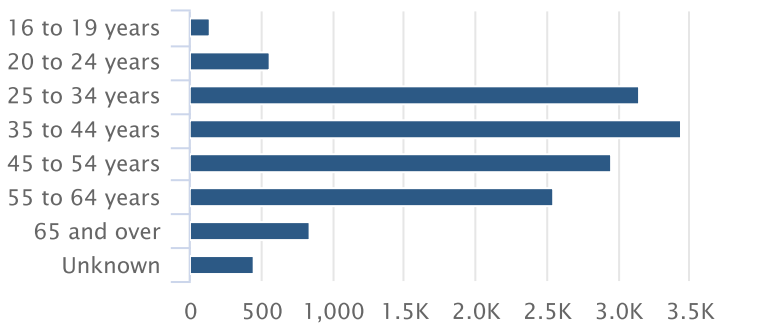

Areas

 ▲

Months

 ▲

Continued UI Claims
Workers Claiming Unemployment Benefits
Oregon, June 2021 – June 2022

Source: U.S. Bureau of Labor Statistics, Oregon Employment Department

Continued UI Claims by Race

Workers Claiming Unemployment Benefits

Oregon, June 2022

Source: U.S. Bureau of Labor Statistics, Oregon Employment Department

Continued UI Claims by Age Group

Workers Claiming Unemployment Benefits

Oregon, June 2022

Source: U.S. Bureau of Labor Statistics, Oregon Employment Department

Continued UI Claims by Ethnicity

Workers Claiming Unemployment Benefits

Oregon, June 2022

Source: U.S. Bureau of Labor Statistics, Oregon Employment Department

Continued UI Claims by Gender

Workers Claiming Unemployment Benefits