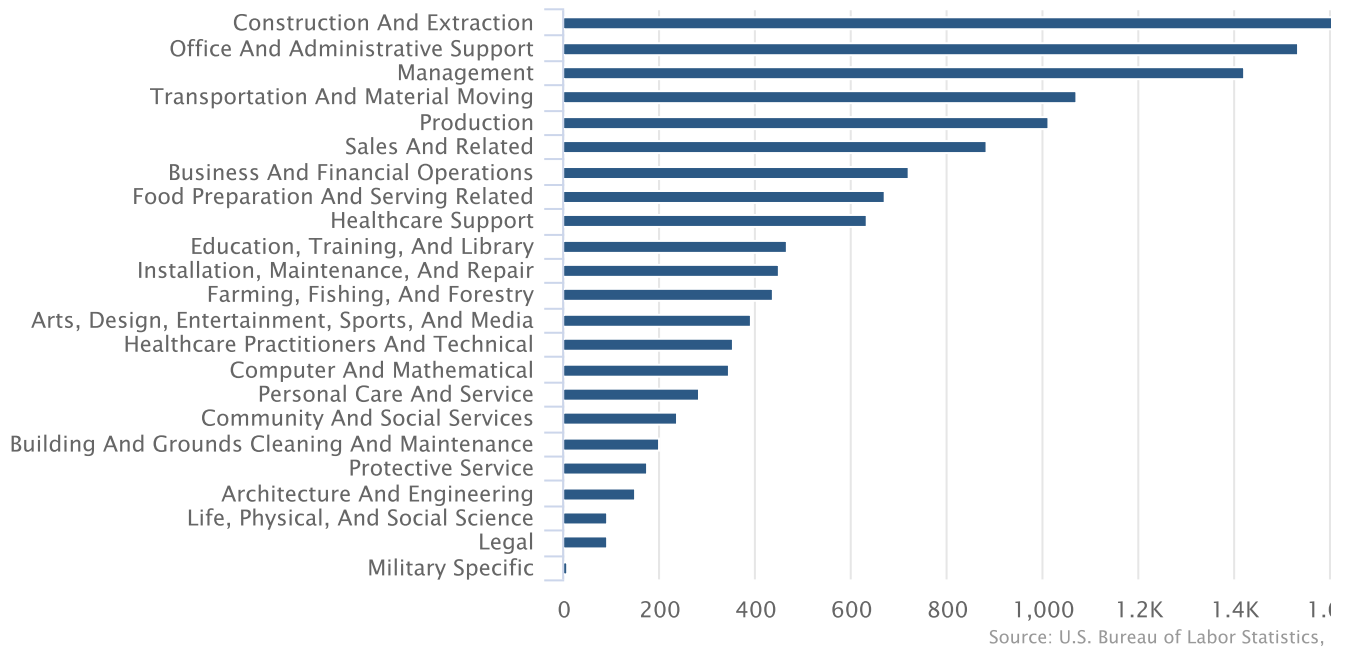

Oregon, June 2022

Source: U.S. Bureau of Labor Statistics, Oregon Employment Department

Continued UI Claims by Education Level

Workers Claiming Unemployment Benefits

Oregon, June 2022

Source: U.S. Bureau of Labor Statistics, Oregon Employment Department

Continued UI Claims by Industry

Workers Claiming Unemployment Benefits

Oregon, June 2022

Source: U.S. Bureau of Labor Statistics,

Continued UI Claims by Occupation

Workers Claiming Unemployment Benefits

Oregon, June 2022

Publications

[Employment in Oregon](#)

[2018 Oregon Self Employment](#)

Articles >>

[Labor Underutilization in Oregon: U-6 Measure Reaches Record Low](#)

[Job Gains Amid COVID Waves: 2021 Year in Review](#)